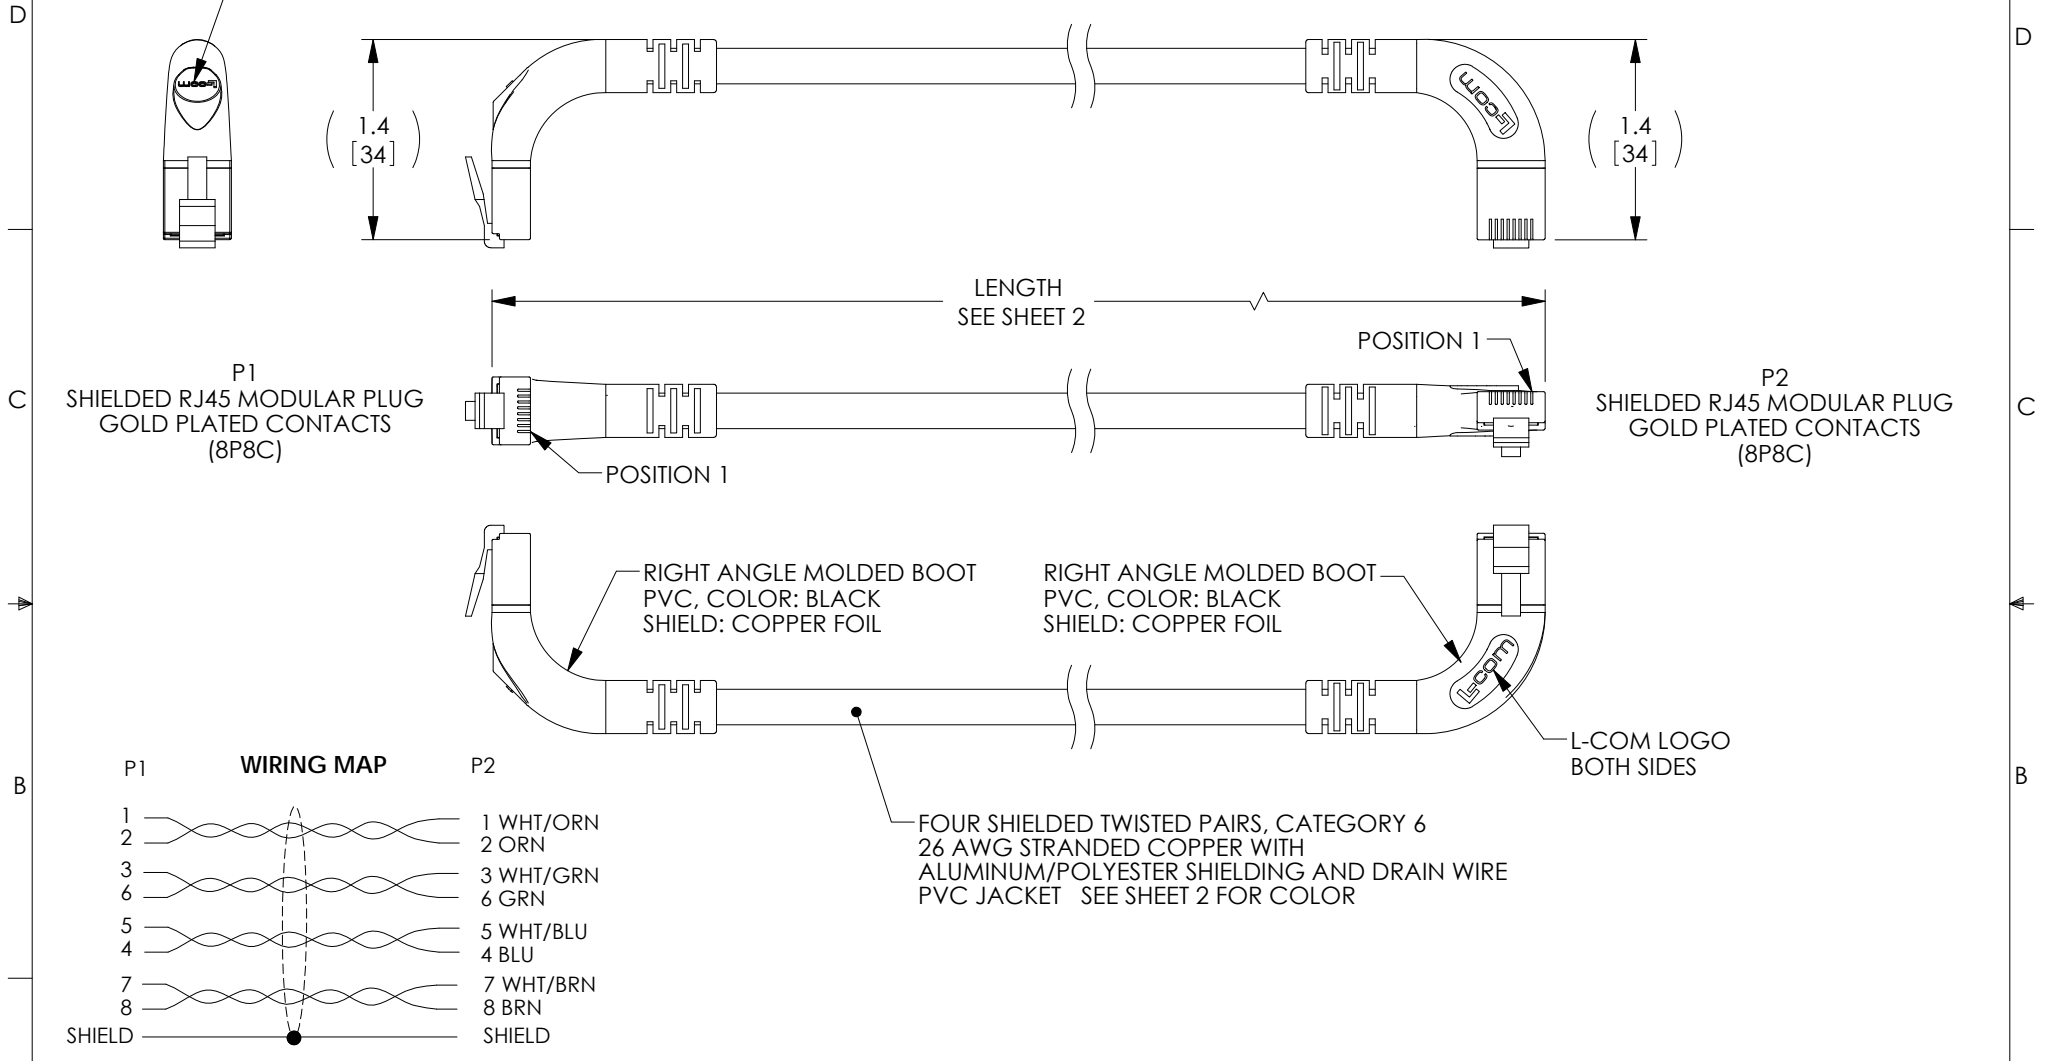

**NOTES:**

1. PLUG CONFORMS TO TIA-1096
2. CABLE ASSEMBLY SHALL BE TESTED FOR CONTINUITY.
3. CABLE ASSEMBLY SHALL BE INDIVIDUALLY PACKAGED IN ACCORDANCE WITH L-COM SPECIFICATION PS-0031.

**REGULATORY COMPLIANCE:**  
CE2011/65/EU(RoHS DIRECTIVE)

UNLESS OTHERWISE SPECIFIED, DIMENSIONS ARE IN INCHES [mm] OVERALL CABLE LENGTH TOLERANCE: $\leq 12$ [305] = +1 [25] / -0 $> 12$ [305] $\leq 60$ [1524] = +2 [51] / -0 $> 60$ [1524] $\leq 120$ [3048] = +4 [102] / -0 $> 120$ [3048] $\leq 300$ [7620] = +6 [152] / -0 $> 300$ [7620] = +5% / -0% ALL OTHER DIMENSIONAL TOLERANCES: .X = ± .2 [5.08] .XX = ± .02 [51] .XXX = ± .005 [1.27]	APPROVALS DRAWN BY D. DESJARDIN CHECKED BY J. RUST APPROVED BY D. GALLAGHER	DATE 3/6/12 3/8/12 3/8/12	45 BEECHWOOD DRIVE NORTH ANDOVER, MA 01845	
	CONFIGURATION DETAILS OF UNDIMENSIONED FEATURES MAY VARY			CATEGORY <b>TELECOM/MODULAR</b>
	PROJECTION 	COLOR VARIATIONS MAY OCCUR		PRODUCT DESCRIPTION <b>C6 PVC FTP RGT-UP</b>
	SCALE: NONE	SIZE <b>A</b>	FSCM NO. <b>43321</b>	DWG. NO. <b>TRD695SRA12</b>
CAD FILE: TRD695SRA12.SLDDRW			REV. <b>C</b>	
SHEET 1 OF 2				