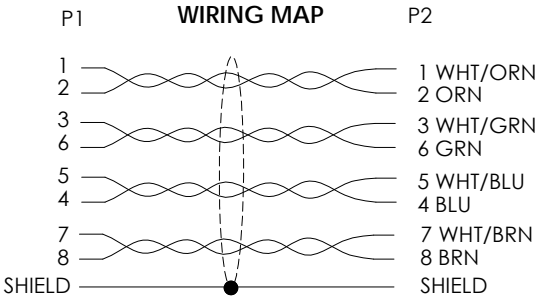

THE INFORMATION CONTAINED IN THIS DRAWING IS THE SOLE PROPERTY OF L-COM, INC. ANY REPRODUCTION IN PART OR WHOLE WITHOUT THE WRITTEN PERMISSION OF L-COM, INC. IS PROHIBITED.

REVISIONS			
REV	DESCRIPTION	DATE	APPROVED
A	INITIAL RELEASE	3/13/12	D.GRIFFIN
B	ECN6442: ADDED CHANNEL RATING NOTE	1/22/13	D. DESJARDIN
C	ECN 7667: REMOVE CHANNEL RATING NOTE AND ALL LENGTHS OVER 30 FT	11/14/14	D.FRISIELLO

**NOTES:**

1. PLUG CONFORMS TO TIA-1096
2. CABLE ASSEMBLY SHALL BE TESTED FOR CONTINUITY.
3. CABLE ASSEMBLY SHALL BE INDIVIDUALLY PACKAGED IN ACCORDANCE WITH L-COM SPECIFICATION PS-0031.

**REGULATORY COMPLIANCE:**  
CE2011/65/EU(RoHS DIRECTIVE)

UNLESS OTHERWISE SPECIFIED, DIMENSIONS ARE IN INCHES [mm] OVERALL CABLE LENGTH TOLERANCE: $\leq 12$ [305] = +1 [25] / -0 $> 12$ [305] $\leq 60$ [1524] = +2 [51] / -0 $> 60$ [1524] $\leq 120$ [3048] = +4 [102] / -0 $> 120$ [3048] $\leq 300$ [7620] = +6 [152] / -0 $> 300$ [7620] = +5% / -0% ALL OTHER DIMENSIONAL TOLERANCES: .X = ± .2 [5.08] .XX = ± .02 [51] .XXX = ± .005 [1.27]	APPROVALS DRAWN BY D. DESJARDIN CHECKED BY J. RUST APPROVED BY D. GALLAGHER	DATE 3/6/12 3/8/12 3/8/12	45 BEECHWOOD DRIVE NORTH ANDOVER, MA 01845	
	CONFIGURATION DETAILS OF UNDIMENSIONED FEATURES MAY VARY			CATEGORY <b>TELECOM/MODULAR</b>
	PROJECTION 	COLOR VARIATIONS MAY OCCUR		PRODUCT DESCRIPTION <b>C6 PVC FTP RGT-UP</b>
	SCALE: NONE	SIZE <b>A</b>	FSCM NO. <b>43321</b>	DWG. NO. <b>TRD695SRA12</b>
CAD FILE: TRD695SRA12.SLDDRW			REV. <b>C</b>	
SHEET 1 OF 2				