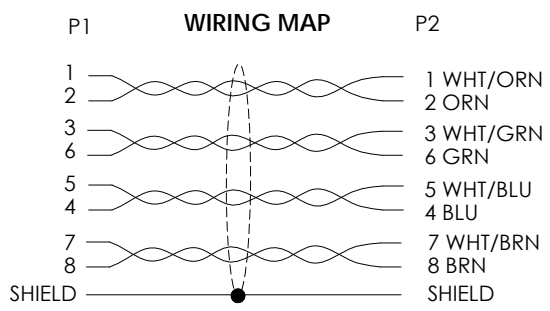

THE INFORMATION CONTAINED IN THIS DRAWING IS THE SOLE PROPERTY OF L-COM, INC. ANY REPRODUCTION IN PART OR WHOLE WITHOUT THE WRITTEN PERMISSION OF L-COM, INC. IS PROHIBITED.

REVISIONS			
REV	DESCRIPTION	DATE	APPROVED
A	INITIAL RELEASE	3/13/12	D.GRIFFIN
B	ECN6442: ADDED CHANNEL RATING NOTE	1/22/13	D. DESJARDIN
C	ECN 7667: REMOVE CHANNEL RATING NOTE AND ALL LENGTHS OVER 30 FT	11/14/14	D.FRISIELLO

**NOTES:**

1. PLUG CONFORMS TO TIA-1096
2. CABLE ASSEMBLY SHALL BE TESTED FOR CONTINUITY.
3. CABLE ASSEMBLY SHALL BE INDIVIDUALLY PACKAGED IN ACCORDANCE WITH L-COM SPECIFICATION PS-0031.

**REGULATORY COMPLIANCE:**  
CE2011/65/EU (RoHS DIRECTIVE)

UNLESS OTHERWISE SPECIFIED, DIMENSIONS ARE IN INCHES [mm] OVERALL CABLE LENGTH TOLERANCE: ≤12 [305] = +1 [25] / -0 >12 [305] ≤60 [1524] = +2 [51] / -0 >60 [1524] ≤120 [3048] = +4 [102] / -0 >120 [3048] ≤300 [7620] = +6 [152] / -0 >300 [7620] = +5% / -0%	APPROVALS	DATE		45 BEECHWOOD DRIVE NORTH ANDOVER, MA 01845
	DRAWN BY D. DESJARDIN	3/6/12		CATEGORY TELECOM/MODULAR
ALL OTHER DIMENSIONAL TOLERANCES: .X = ±.2 [5.08] .XX = ±.02 [1.51] .XXX = ±.005 [1.13]	CHECKED BY J. RUST	3/8/12	PRODUCT DESCRIPTION C6 PVC FTP RGT-RGT	
PROJECTION 	APPROVED BY D. GALLAGHER	3/8/12	CONFIGURATION DETAILS OF UNDIMENSIONED FEATURES MAY VARY	SCALE: NONE
	COLOR VARIATIONS MAY OCCUR		SIZE <b>A</b>	FSCM NO. <b>43321</b>
			DWG. NO. TRD695SRA14	REV. <b>C</b>
			CAD FILE: TRD695SRA14.SLDDRW	
			SHEET 1 OF 2	