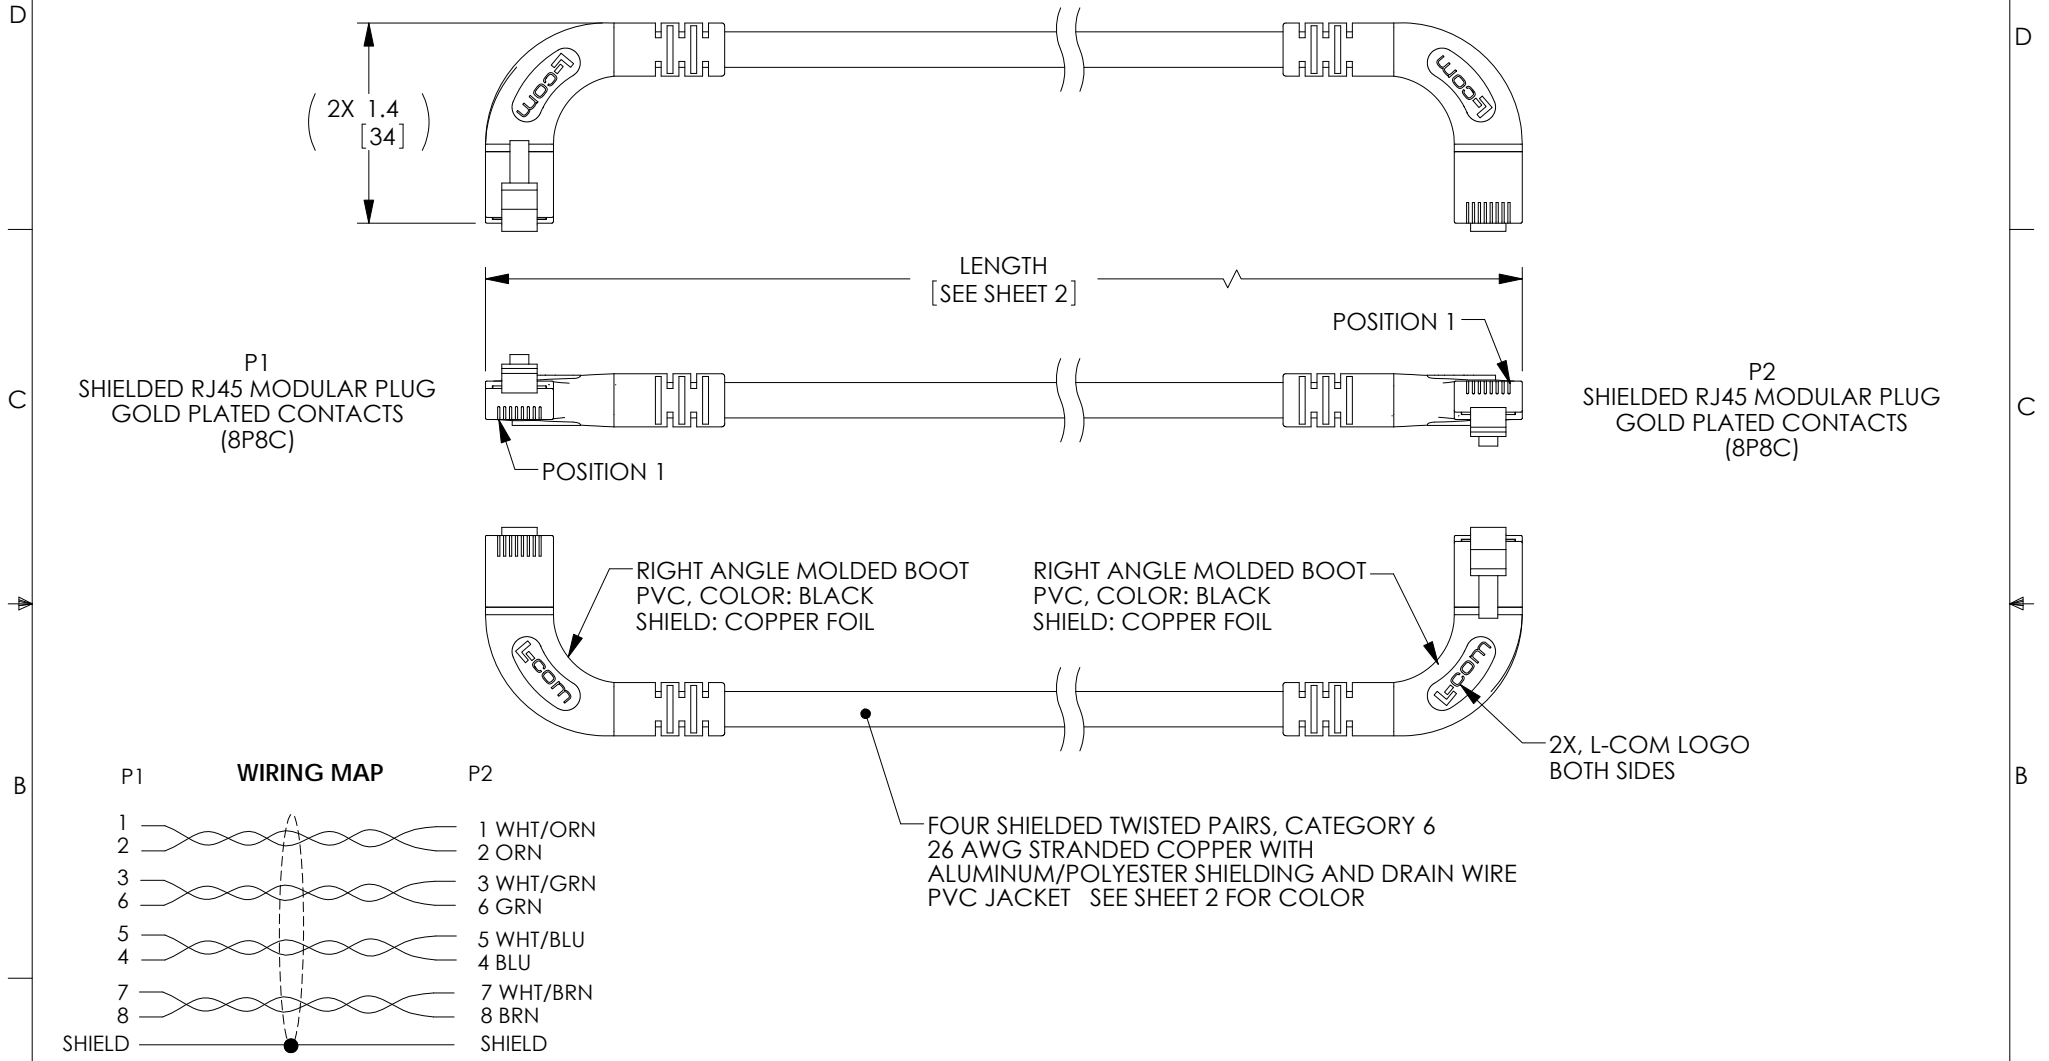

**NOTES:**

1. PLUG CONFORMS TO TIA-1096
2. CABLE ASSEMBLY SHALL BE TESTED FOR CONTINUITY.
3. CABLE ASSEMBLY SHALL BE INDIVIDUALLY PACKAGED IN ACCORDANCE WITH L-COM SPECIFICATION PS-0031.

**REGULATORY COMPLIANCE:**  
CE2011/65/EU (RoHS DIRECTIVE)

UNLESS OTHERWISE SPECIFIED, DIMENSIONS ARE IN INCHES [mm] OVERALL CABLE LENGTH TOLERANCE: ≤12 [305] = +1 [25] / -0 >12 [305] ≤60 [1524] = +2 [51] / -0 >60 [1524] ≤120 [3048] = +4 [102] / -0 >120 [3048] ≤300 [7620] = +6 [152] / -0 >300 [7620] = +5% / -0%	APPROVALS	DATE		45 BEECHWOOD DRIVE NORTH ANDOVER, MA 01845
	DRAWN BY D. DESJARDIN	3/6/12		CATEGORY TELECOM/MODULAR
ALL OTHER DIMENSIONAL TOLERANCES: .X = ±.2 [5.08] .XX = ±.02 [1.51] .XXX = ±.005 [1.13]	CHECKED BY J. RUST	3/8/12	PRODUCT DESCRIPTION C6 PVC FTP RGT-RGT	
PROJECTION 	APPROVED BY D. GALLAGHER	3/8/12	CONFIGURATION DETAILS OF UNDIMENSIONED FEATURES MAY VARY	SCALE: NONE
	COLOR VARIATIONS MAY OCCUR		SIZE <b>A</b>	FSCM NO. <b>43321</b>
			DWG. NO. TRD695SRA14	REV. <b>C</b>
			CAD FILE: TRD695SRA14.SLDDRW	
			SHEET 1 OF 2	