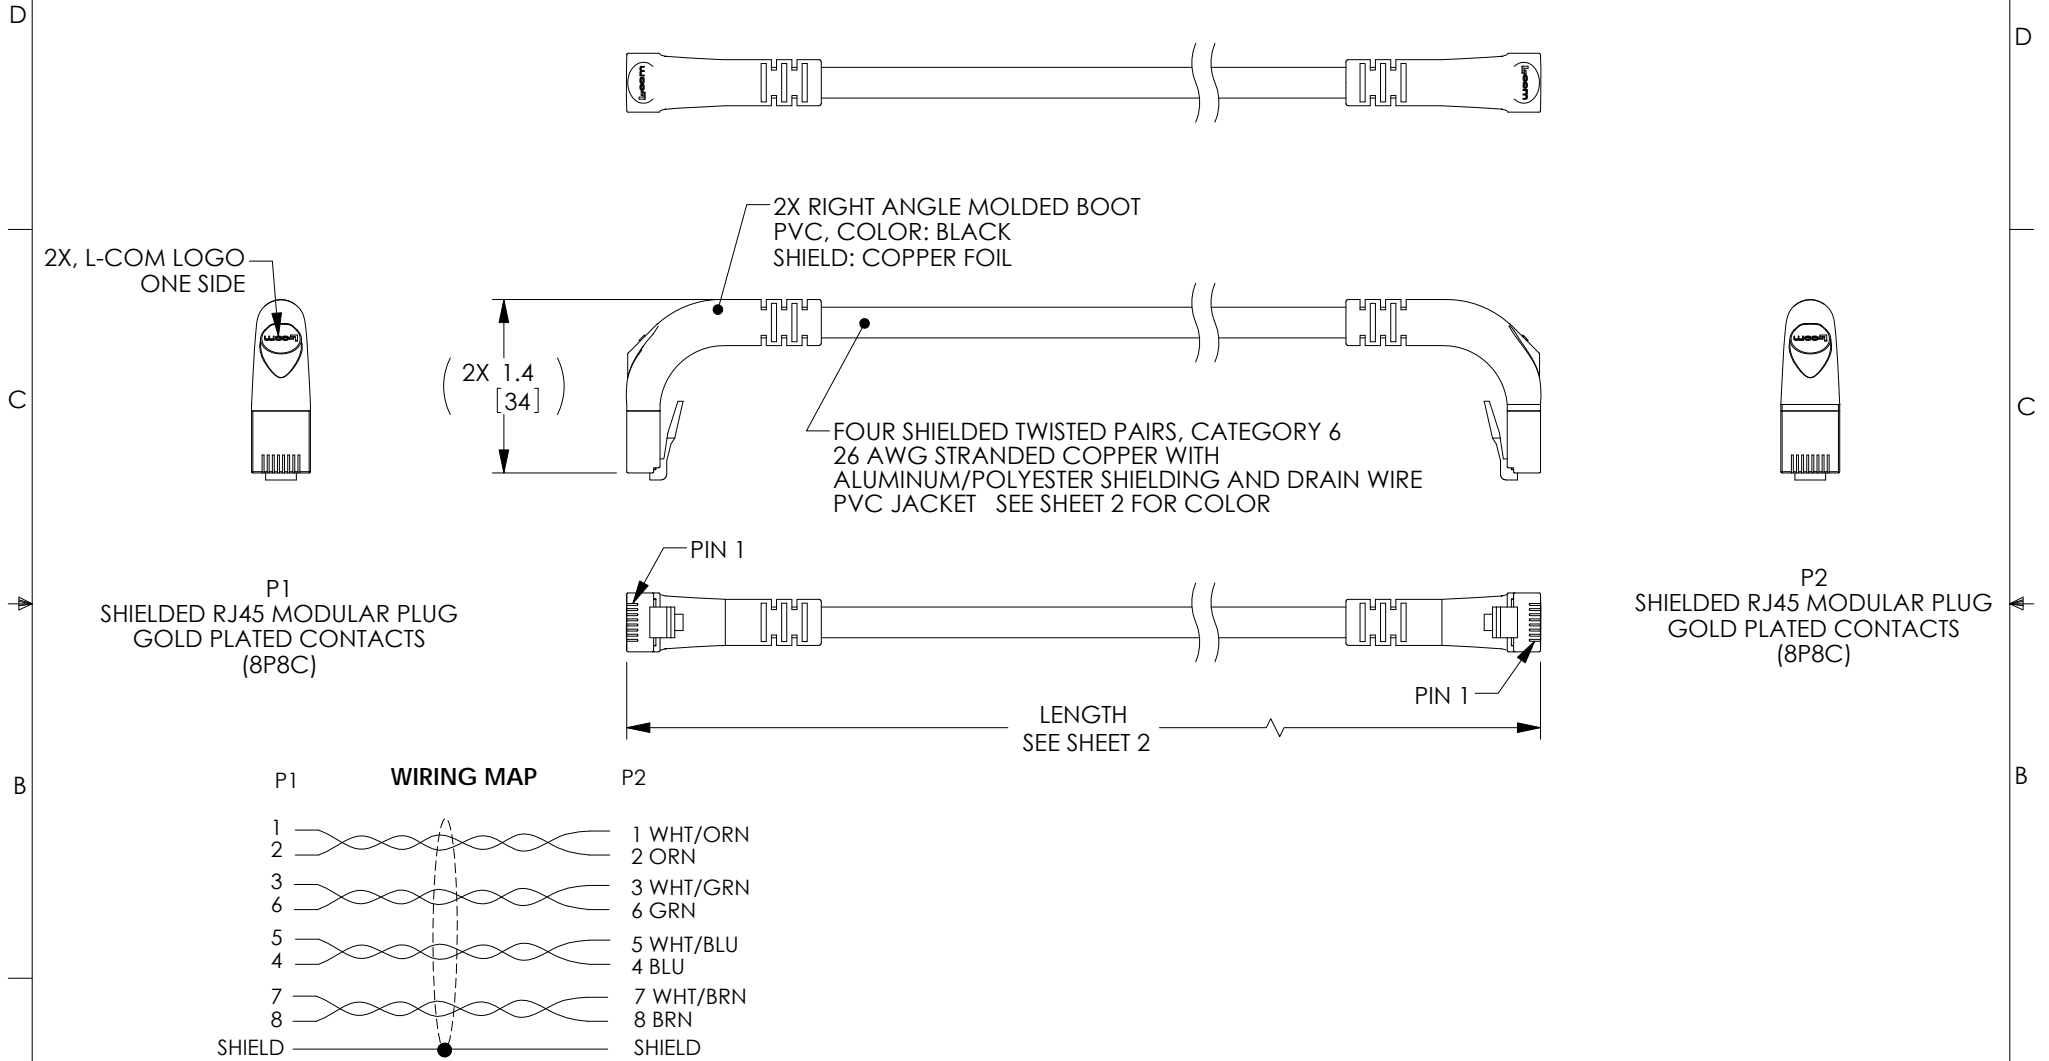

NOTES:

1. PLUG CONFORMS TO TIA-1096
2. CABLE ASSEMBLY SHALL BE TESTED FOR CONTINUITY.
3. CABLE ASSEMBLY SHALL BE INDIVIDUALLY PACKAGED IN ACCORDANCE WITH L-COM SPECIFICATION PS-0031.

REGULATORY COMPLIANCE:
CE2011/65/EU(RoHS DIRECTIVE)

UNLESS OTHERWISE SPECIFIED, DIMENSIONS ARE IN INCHES [mm] OVERALL CABLE LENGTH TOLERANCE: ≤12 [305] = +1 [25] / -0 >12 [305] ≤60 [1524] = +2 [51] / -0 >60 [1524] ≤120 [3048] = +4 [102] / -0 >120 [3048] ≤300 [7620] = +6 [152] / -0 >300 [7620] = +5% / -0%	APPROVALS	DATE		45 BEECHWOOD DRIVE NORTH ANDOVER, MA 01845
	DRAWN BY D. DESJARDIN	3/5/12		CATEGORY TELECOM/MODULAR
ALL OTHER DIMENSIONAL TOLERANCES: .X = ± .2 [5.08] .XX = ± .02 [1.51] .XXX = ± .005 [1.13]	CHECKED BY J. RUST	3/8/12	PRODUCT DESCRIPTION C6 PVC FTP DWN-DWN	
PROJECTION 	APPROVED BY D. GALLAGHER	3/8/12	CONFIGURATION DETAILS OF UNDIMENSIONED FEATURES MAY VARY	SCALE: NONE
	COLOR VARIATIONS MAY OCCUR		SIZE A	FSCM NO. 43321
			DWG. NO. TRD695SRA3	REV. C
			CAD FILE: TRD695SRA3.SLDDRW	SHEET 1 OF 2