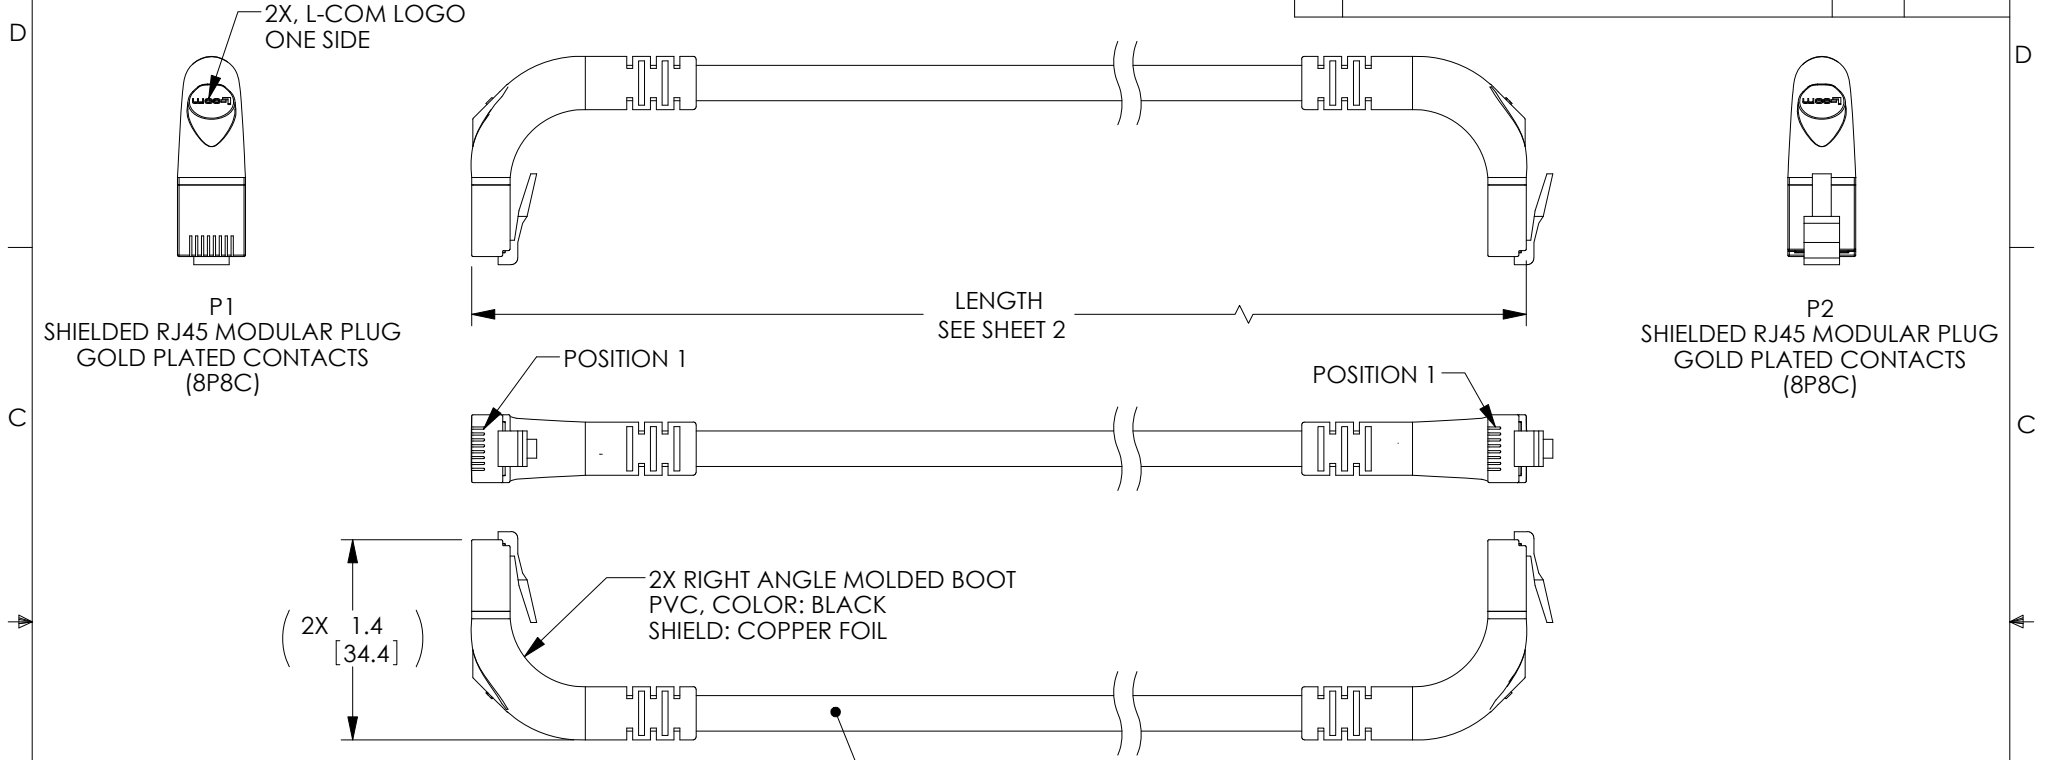

FOUR SHIELDED TWISTED PAIRS, CATEGORY 6
26 AWG STRANDED COPPER WITH
ALUMINUM/POLYESTER SHIELDING AND DRAIN WIRE
PVC JACKET SEE SHEET 2 FOR COLOR

NOTES:

1. PLUG CONFORMS TO TIA-1096
2. CABLE ASSEMBLY SHALL BE TESTED FOR CONTINUITY.
3. CABLE ASSEMBLY SHALL BE INDIVIDUALLY PACKAGED IN ACCORDANCE WITH L-COM SPECIFICATION PS-0031.

REGULATORY COMPLIANCE:
CE2011/65/EU(RoHS DIRECTIVE)

UNLESS OTHERWISE SPECIFIED, DIMENSIONS ARE IN INCHES [mm] OVERALL CABLE LENGTH TOLERANCE: ≤12 [305] = +1 [25] / -0 >12 [305] ≤60 [1524] = +2 [51] / -0 >60 [1524] ≤120 [3048] = +4 [102] / -0 >120 [3048] ≤300 [7620] = +6 [152] / -0 >300 [7620] = +5% / -0%	APPROVALS	DATE		45 BEECHWOOD DRIVE NORTH ANDOVER, MA 01845
	DRAWN BY D. DESJARDIN	3/5/12		CATEGORY
ALL OTHER DIMENSIONAL TOLERANCES: .X = ±.2 [5.08] .XX = ±.02 [1.51] .XXX = ±.005 [1.13]	CHECKED BY J. RUST	3/8/12	PRODUCT DESCRIPTION	
PROJECTION	APPROVED BY D. GALLAGHER	3/8/12	C6 PVC FTP DWN-UP	
	CONFIGURATION DETAILS OF UNDIMENSIONED FEATURES MAY VARY		SIZE A	FSCM NO. 43321
	COLOR VARIATIONS MAY OCCUR		DWG. NO. TRD695SRA4	REV. C
			SCALE: NONE	CAD FILE: TRD695SRA4.SLDDRW
			SHEET 1 OF 2	