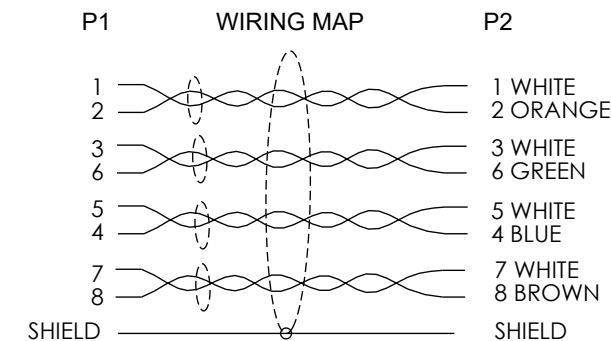

CAT 7 SHIELDED MODULAR CABLE
FOUR TWISTED PAIR WITH ALUMINUM/ POLYESTER FOIL SHIELDING OF EACH PAIR
CONDUCTORS: 26 AWG STRANDED COPPER
OVERALL SHIELD: TINNED COPPER BRAID
JACKET: LOW SMOKE ZERO HALOGEN, COLOR: RED, NOM. DIA. .236 [6.0]
(OPERATING TEMPERATURE: -10°C TO +80°C; VOLTAGE RATING: 30V)

PART NUMBER	LENGTH METERS[FEET]
TRD795ZRED-05M	0.5[1.64]
TRD795ZRED-1M	1.0[3.28]
TRD795ZRED-2M	2.0[6.56]
TRD795ZRED-3M	3.0[9.84]
TRD795ZRED-5M	5.0[16.41]
TRD795ZRED-7.5M	7.5[24.61]
TRD795ZRED-10M	10.0[32.81]
TRD795ZRED-15M	15.0[49.21]

NOTES:

1. LSZH CABLE CHARACTERISTICS:
  FLAME RATING: IEC 60332-1
  CORROSIVE GAS: IEC 60754
  SMOKE EMISSION: IEC 61034
2. LENGTHS OVER 10 METERS (32.8 FT) ARE CHANNEL RATED.
3. PLUG CONFORMS TO TIA-1096.
4. CABLE ASSEMBLY TO BE TESTED FOR CONTINUITY.
5. CABLE ASSEMBLY TO BE INDIVIDUALLY PACKAGED IN ACCORDANCE WITH L-COM SPECIFICATION PS-0031.

THE INFORMATION CONTAINED IN THIS DRAWING IS THE SOLE PROPERTY OF INFINITE ELECTRONICS, INC. ANY REPRODUCTION IN PART OR WHOLE WITHOUT THE WRITTEN PERMISSION OF INFINITE ELECTRONICS, INC. IS PROHIBITED. THESE COMMODITIES, TECHNOLOGY OR SOFTWARE WERE EXPORTED FROM THE UNITED STATES IN ACCORDANCE WITH THE EXPORT ADMINISTRATION REGULATIONS. DIVERSION CONTRARY TO U.S. LAW PROHIBITED.

UNLESS OTHERWISE SPECIFIED
LEADING DIMENSIONS ARE INCHES
DIMENSIONS IN [ ] ARE MILLIMETERS

TOLERANCES:
X = ±.2 [5] | FRACTIONS ± 1/32
.XX = ±.02 [0.5] | ANGLES ± 1°
.XXX = ±.005 [0.13]

ALL DIMENSIONS ARE FOR REFERENCE ONLY
AND SUBJECT TO CHANGE WITHOUT NOTICE.
UN-DIMENSIONED NON-CRITICAL FEATURES
MAY VARY IN SIZE AND LOCATION
COLORS MAY VARY

L-com
an INFINIT@ brand

Website: www.L-com.com
Phone: 1.800.341.5266 | 1.978.682.6936

INTERPRET ALL DIMENSIONS AND
TOLERANCES PER ASME Y14.5

SCALE	SHEET
NONE	1 OF 1

DESCRIPTION
CA, CAT7 S/FTP RJ45 TO RJ45 LSZH JKT, RED

SIZE	CAGE CODE	DRAWN BY	ITEM NO.	REV
A	43321	BZHANG	TRD795ZRED	A

6

5

4

3

2

1