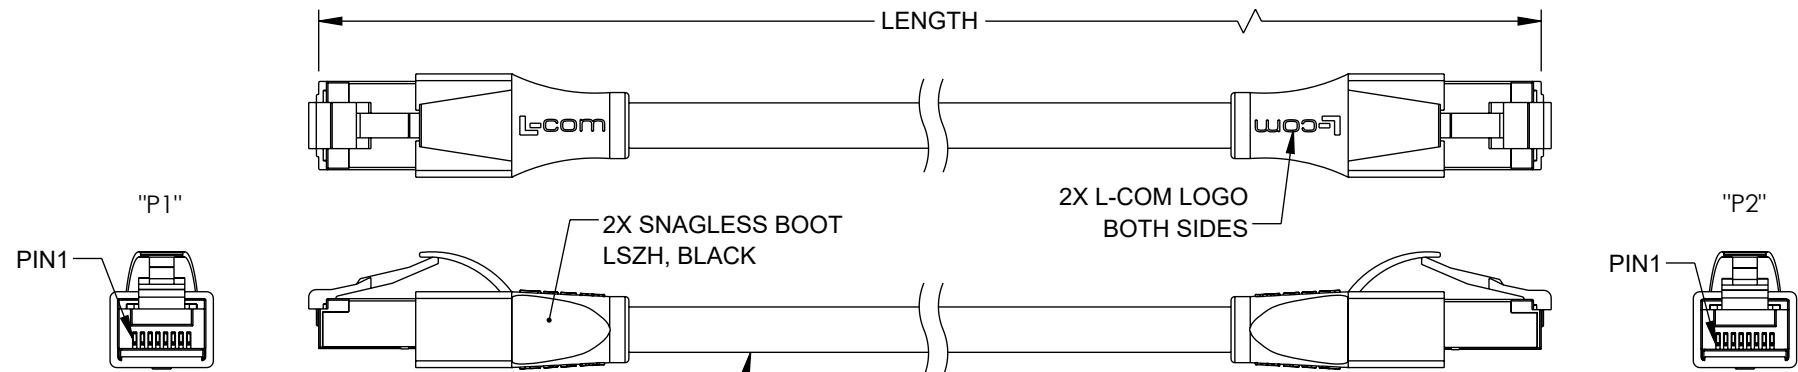

6

5

4

3

2

1

REVISION					
ZONE	REV	DESCRIPTION	DATE	CHANGED BY	APPROVED
	A	INITIAL RELEASE	12/06/2023	SREITER	GUTTADAURO

F

F

E

E

D

D

C

C

B

B

A

A

2X RJ45 SHIELDED PLUG
GOLD PLATED CONTACTS