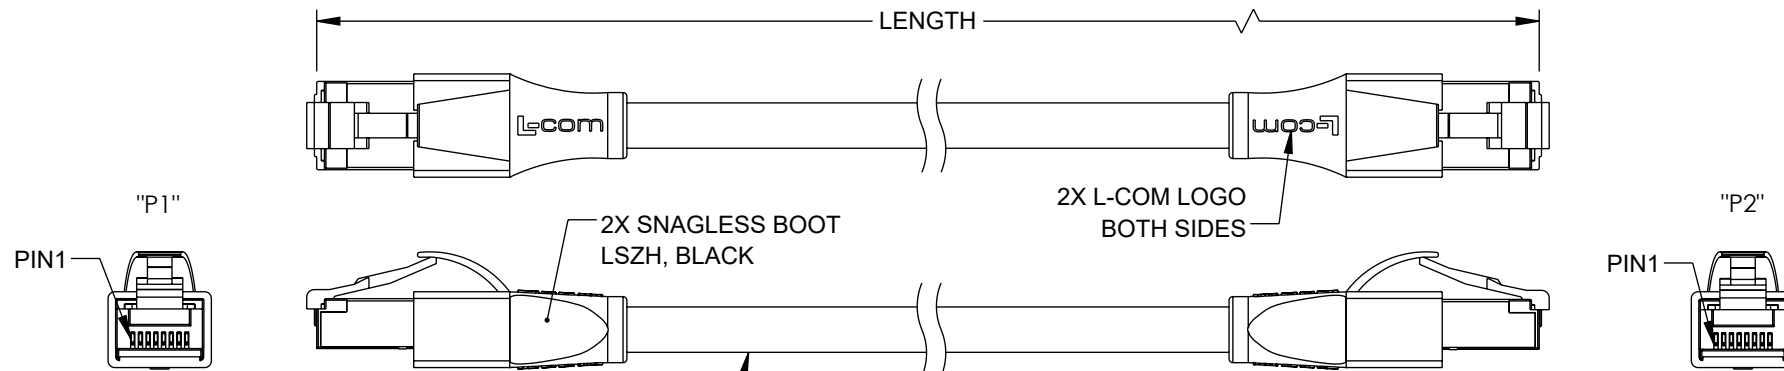

6

5

4

3

2

1

REVISION					
ZONE	REV	DESCRIPTION	DATE	CHANGED BY	APPROVED
	A	INITIAL RELEASE	12/06/2023	SREITER	GUTTADAURO

F

F

E

E

D

D

C

C

B

B

A

A

2X RJ45 SHIELDED PLUG
GOLD PLATED CONTACTS