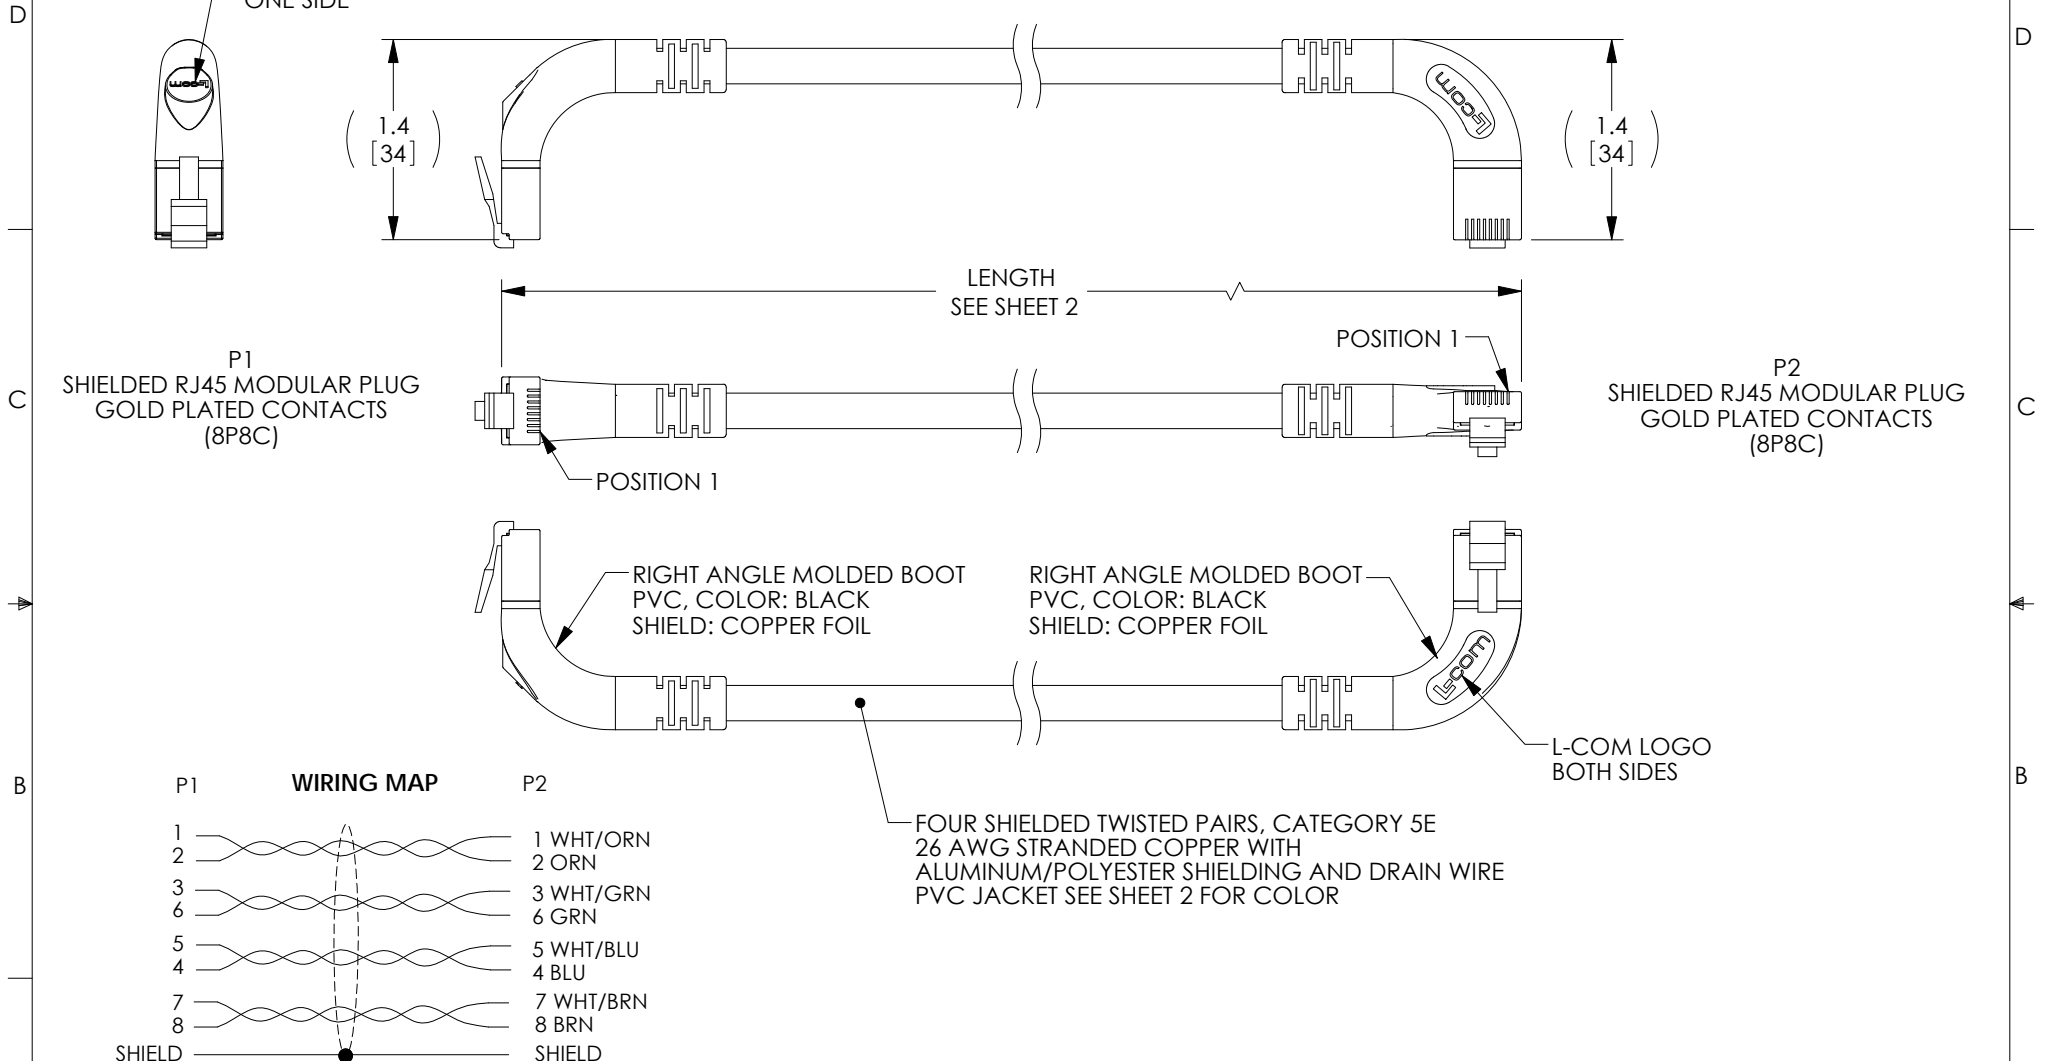

WIRING MAP

FOUR SHIELDED TWISTED PAIRS, CATEGORY 5E
26 AWG STRANDED COPPER WITH
ALUMINUM/POLYESTER SHIELDING AND DRAIN WIRE
PVC JACKET SEE SHEET 2 FOR COLOR

NOTES:

1. PLUG CONFORMS TO TIA-1096
2. CABLE ASSEMBLY SHALL BE TESTED FOR CONTINUITY.
3. CABLE ASSEMBLY SHALL BE INDIVIDUALLY PACKAGED IN ACCORDANCE WITH L-COM SPECIFICATION PS-0031.

REGULATORY COMPLIANCE:
CE2011/65/EU(RoHS DIRECTIVE)

UNLESS OTHERWISE SPECIFIED, DIMENSIONS ARE IN INCHES [mm] OVERALL CABLE LENGTH TOLERANCE: ≤12 [305] = +1 [25] / -0 >12 [305] ≤60 [1524] = +2 [51] / -0 >60 [1524] ≤120 [3048] = +4 [102] / -0 >120 [3048] ≤300 [7620] = +6 [152] / -0 >300 [7620] = +5% / -0%	APPROVALS	DATE		45 BEECHWOOD DRIVE NORTH ANDOVER, MA 01845
	DRAWN BY D. DESJARDIN	3/2/12		
ALL OTHER DIMENSIONAL TOLERANCES: .X = ± .2 [5.08] .XX = ± .02 [1.51] .XXX = ±.005 [1.13]	CHECKED BY J. RUST	3/6/12	CATEGORY TELECOM/MODULAR	
	APPROVED BY D. GALLAGHER	3/6/12	PRODUCT DESCRIPTION C5E PVC FTP RGT-UP	
PROJECTION 	CONFIGURATION DETAILS OF UNDIMENSIONED FEATURES MAY VARY		SIZE A	FSCM NO. 43321
	COLOR VARIATIONS MAY OCCUR		DWG. NO. TRD815SRA12	REV. C
			SCALE: NONE	CAD FILE: TRD815SRA12.SLDDRW
			SHEET 1 OF 2	