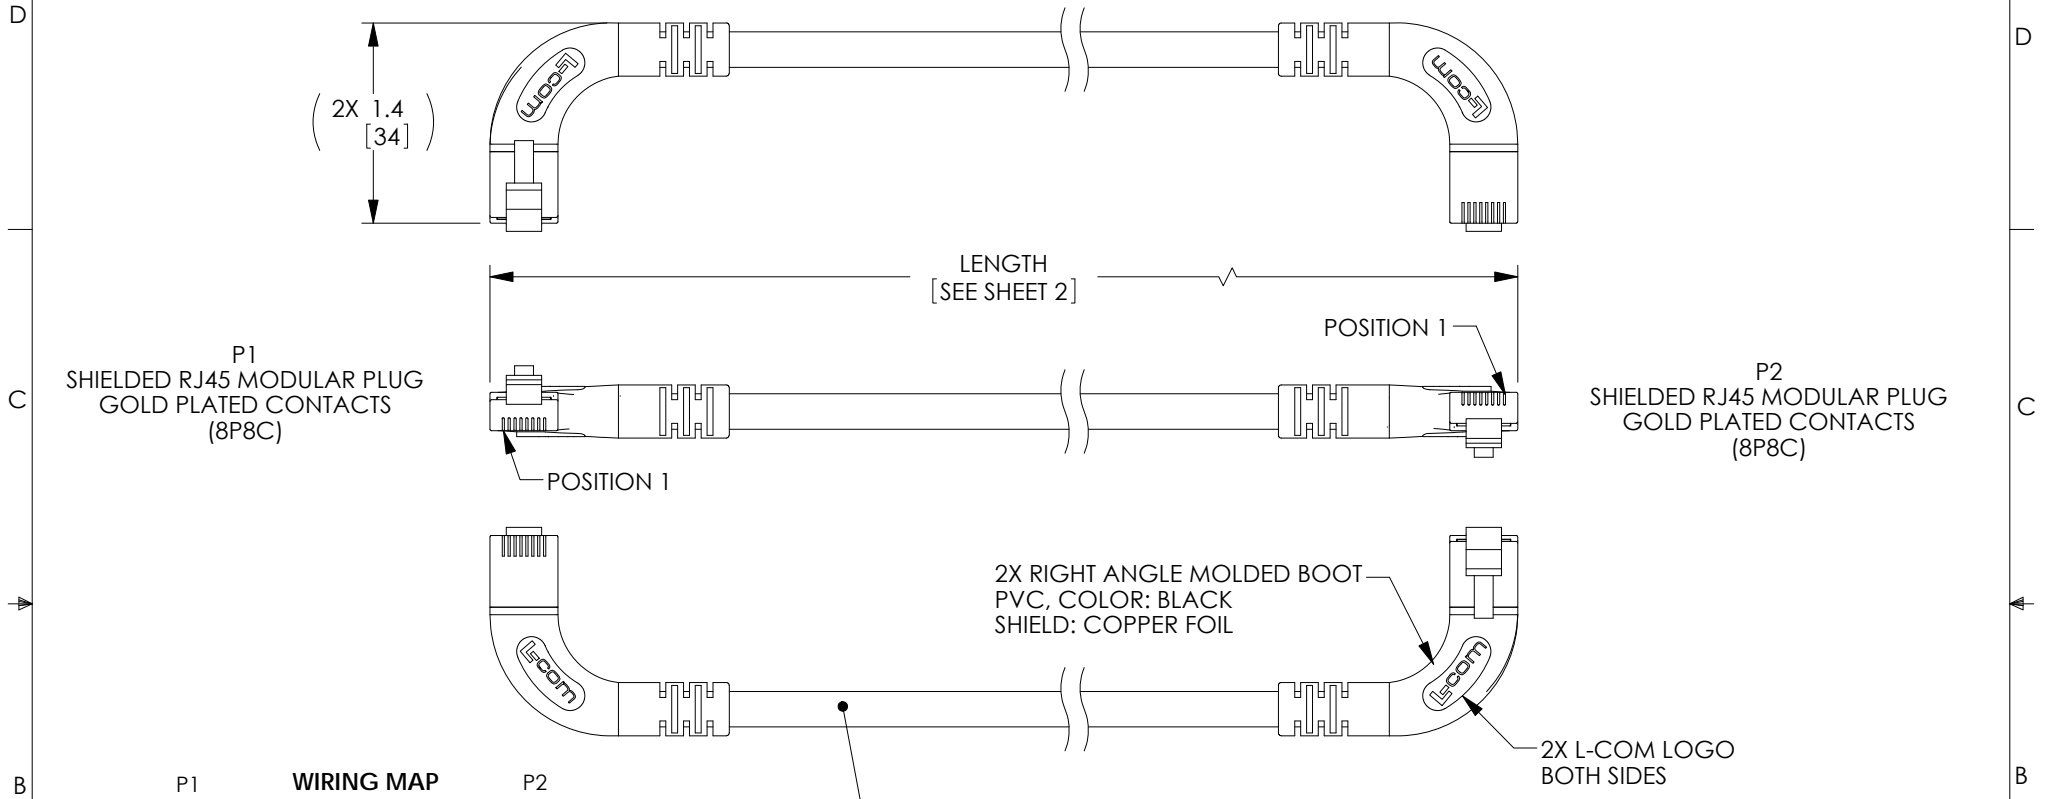

FOUR SHIELDED TWISTED PAIRS, CATEGORY 5E  
26 AWG STRANDED COPPER WITH ALUMINUM/POLYESTER SHIELDING AND DRAIN WIRE  
PVC JACKET SEE SHEET 2 FOR COLOR

- NOTES:**
1. PLUG CONFORMS TO TIA-1096
  2. CABLE ASSEMBLY SHALL BE TESTED FOR CONTINUITY.
  3. CABLE ASSEMBLY SHALL BE INDIVIDUALLY PACKAGED IN ACCORDANCE WITH L-COM SPECIFICATION PS-0031.

**REGULATORY COMPLIANCE:**  
CE2011/65/EU (RoHS DIRECTIVE)

UNLESS OTHERWISE SPECIFIED, DIMENSIONS ARE IN INCHES [mm] OVERALL CABLE LENGTH TOLERANCE: ≤12 [305] = +1 [25] / -0 >12 [305] ≤60 [1524] = +2 [51] / -0 >60 [1524] ≤120 [3048] = +4 [102] / -0 >120 [3048] ≤300 [7620] = +6 [152] / -0 >300 [7620] = +5% / -0%	APPROVALS	DATE		45 BEECHWOOD DRIVE NORTH ANDOVER, MA 01845
	DRAWN BY D. DESJARDIN	3/2/12		CATEGORY <b>TELECOM/MODULAR</b>
ALL OTHER DIMENSIONAL TOLERANCES: .X = ± .2 [5.08] .XX = ± .02 [1.51] .XXX = ± .005 [1.13]	CHECKED BY J. RUST	3/6/12	PRODUCT DESCRIPTION <b>C5E PVC FTP RGT-RGT</b>	
PROJECTION 	APPROVED BY D. GALLAGHER	3/6/12	CONFIGURATION DETAILS OF UNDIMENSIONED FEATURES MAY VARY	SCALE: NONE
	COLOR VARIATIONS MAY OCCUR	SIZE <b>A</b>	FSCM NO. <b>43321</b>	DWG. NO. <b>TRD815SRA14</b>
			CAD FILE: TRD815SRA14.SLDDRW	SHEET 1 OF 2