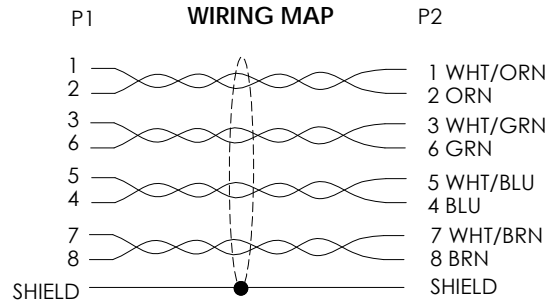

8 7 6 5 4 3 2 1

THE INFORMATION CONTAINED IN THIS DRAWING IS THE SOLE PROPERTY OF L-COM, INC. ANY REPRODUCTION IN PART OR WHOLE WITHOUT THE WRITTEN PERMISSION OF L-COM, INC. IS PROHIBITED.

REVISIONS			
REV	DESCRIPTION	DATE	APPROVED
A	INITIAL RELEASE	3/7/12	D.GRIFFIN
B	ECN6549: ADDED CHANNEL RATING NOTE	2/11/13	D. DESJARDIN
C	ECN 7667: REMOVE CHANNEL RATING NOTE AND ALL LENGTHS OVER 30 FT	11/18/14	D.FRISIELLO

FOUR SHIELDED TWISTED PAIRS, CATEGORY 5E  
26 AWG STRANDED COPPER WITH ALUMINUM/POLYESTER SHIELDING AND DRAIN WIRE  
PVC JACKET SEE SHEET 2 FOR COLOR

- NOTES:**
1. PLUG CONFORMS TO TIA-1096
  2. CABLE ASSEMBLY SHALL BE TESTED FOR CONTINUITY.
  3. CABLE ASSEMBLY SHALL BE INDIVIDUALLY PACKAGED IN ACCORDANCE WITH L-COM SPECIFICATION PS-0031.

**REGULATORY COMPLIANCE:**  
CE2011/65/EU (RoHS DIRECTIVE)

UNLESS OTHERWISE SPECIFIED, DIMENSIONS ARE IN INCHES [mm] OVERALL CABLE LENGTH TOLERANCE: ≤12 [305] = +1 [25] / -0 >12 [305] ≤60 [1524] = +2 [51] / -0 >60 [1524] ≤120 [3048] = +4 [102] / -0 >120 [3048] ≤300 [7620] = +6 [152] / -0 >300 [7620] = +5% / -0%	APPROVALS	DATE		45 BEECHWOOD DRIVE NORTH ANDOVER, MA 01845
	DRAWN BY D. DESJARDIN	3/2/12		CATEGORY <b>TELECOM/MODULAR</b>
ALL OTHER DIMENSIONAL TOLERANCES: .X = ± .2 [5.08] .XX = ± .02 [1.51] .XXX = ± .005 [1.13]	CHECKED BY J. RUST	3/6/12	PRODUCT DESCRIPTION <b>C5E PVC FTP RGT-RGT</b>	
PROJECTION 	APPROVED BY D. GALLAGHER	3/6/12	CONFIGURATION DETAILS OF UNDIMENSIONED FEATURES MAY VARY	SCALE: NONE
	COLOR VARIATIONS MAY OCCUR	SIZE <b>A</b>	FSCM NO. <b>43321</b>	DWG. NO. <b>TRD815SRA14</b>
			CAD FILE: TRD815SRA14.SLDDRW	SHEET 1 OF 2