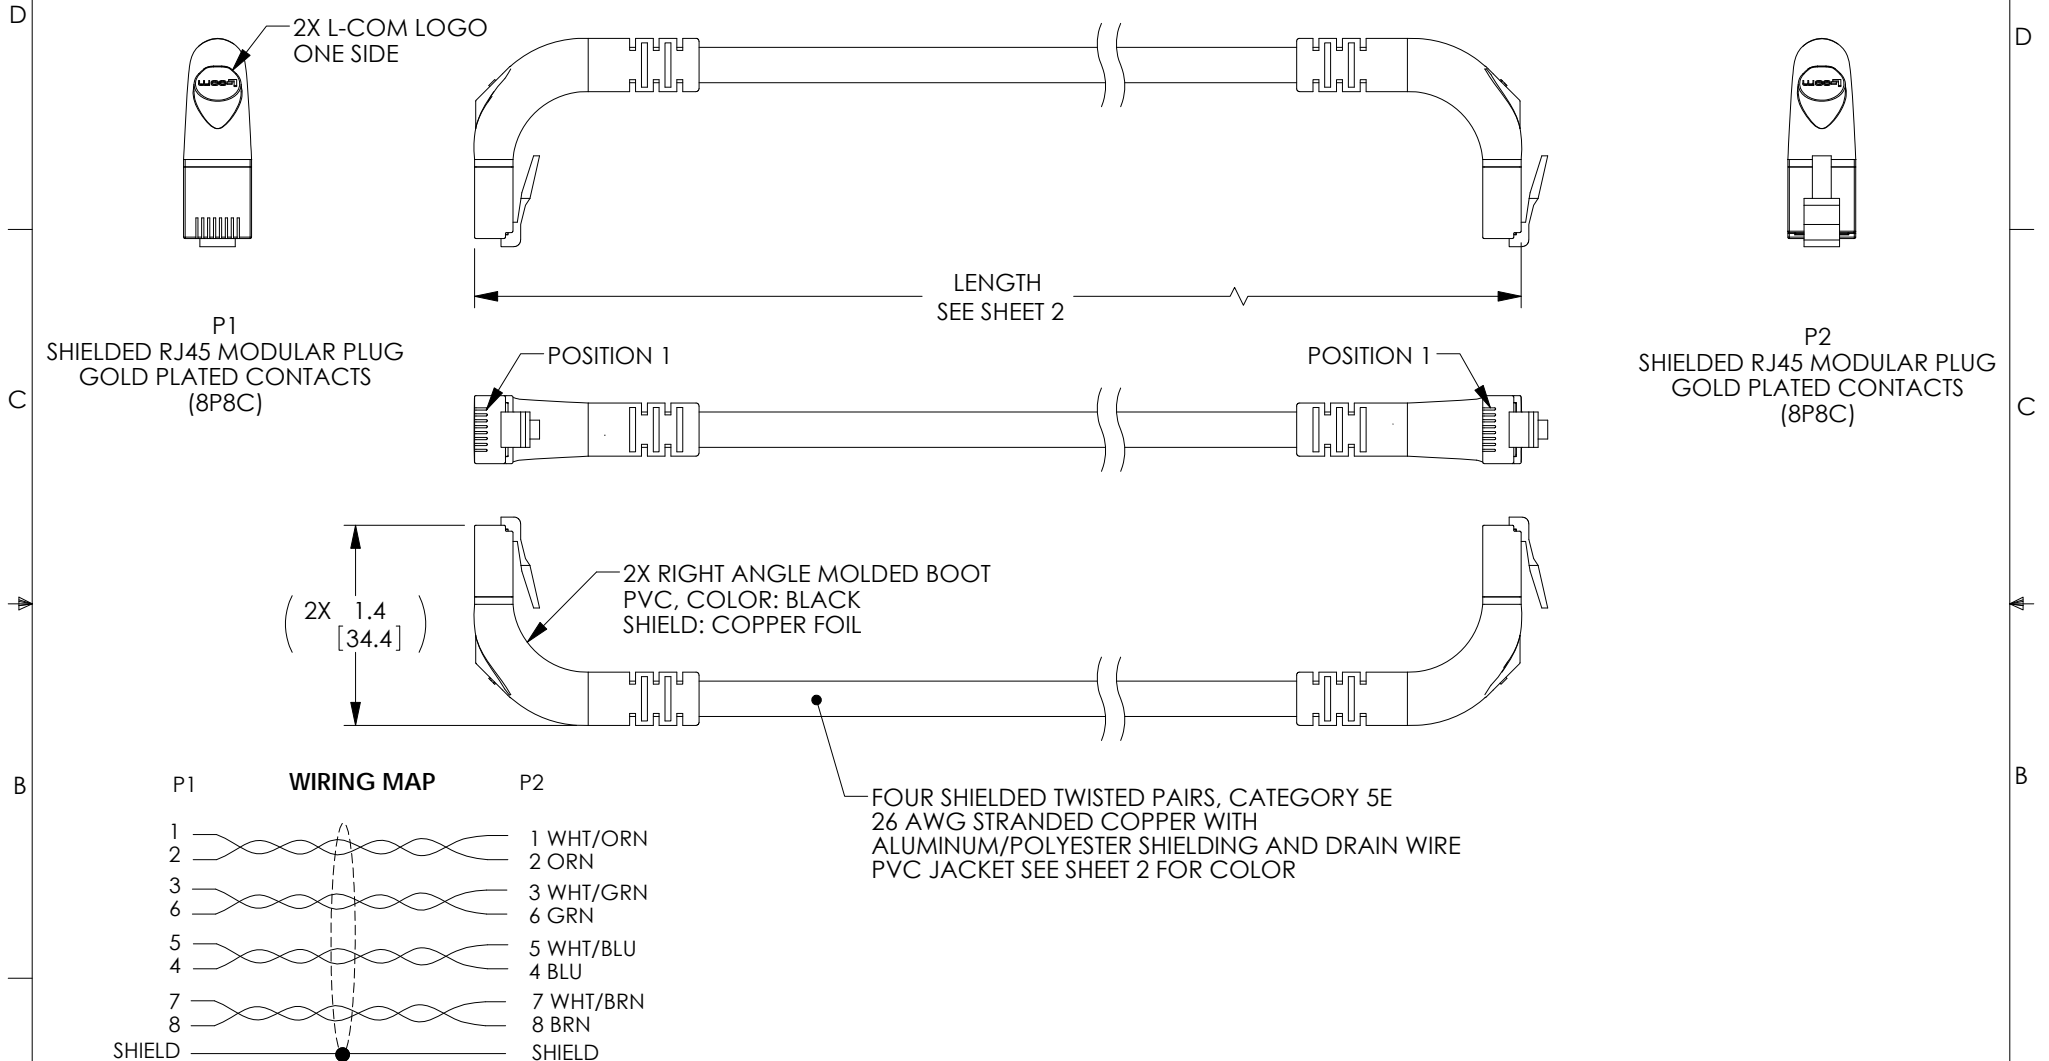

THE INFORMATION CONTAINED IN THIS DRAWING IS THE SOLE PROPERTY OF L-COM, INC. ANY REPRODUCTION IN PART OR WHOLE WITHOUT THE WRITTEN PERMISSION OF L-COM, INC. IS PROHIBITED.

REVISIONS			
REV	DESCRIPTION	DATE	APPROVED
A	INITIAL RELEASE	3/7/12	D.GRIFFIN
B	ECN6549: ADDED CHANNEL RATING NOTE	2/11/13	D. DESJARDIN
C	ECN 7667: REMOVE CHANNEL RATING NOTE AND ALL LENGTHS OVER 30 FT	11/17/14	D.FRISIELLO

NOTES:

1. PLUG CONFORMS TO TIA-1096
2. CABLE ASSEMBLY SHALL BE TESTED FOR CONTINUITY.
3. CABLE ASSEMBLY SHALL BE INDIVIDUALLY PACKAGED IN ACCORDANCE WITH L-COM SPECIFICATION PS-0031.

REGULATORY COMPLIANCE:
CE2011/65/EU (RoHS DIRECTIVE)

UNLESS OTHERWISE SPECIFIED, DIMENSIONS ARE IN INCHES [mm] OVERALL CABLE LENGTH TOLERANCE: ≤12 [305] = +1 [25] / -0 >12 [305] ≤60 [1524] = +2 [51] / -0 >60 [1524] ≤120 [3048] = +4 [102] / -0 >120 [3048] ≤300 [7620] = +6 [152] / -0 >300 [7620] = +5% / -0%	APPROVALS	DATE		45 BEECHWOOD DRIVE NORTH ANDOVER, MA 01845
	DRAWN BY D. DESJARDIN	2/28/12		
ALL OTHER DIMENSIONAL TOLERANCES: .X = ±.2 [5.08] .XX = ±.02 [1.51] .XXX = ±.005 [1.13]	CHECKED BY J. RUST	3/6/12	CATEGORY TELECOM/MODULAR	
	APPROVED BY D. GALLAGHER	3/6/12	PRODUCT DESCRIPTION C5E PVC FTP DWN-UP	
PROJECTION 	CONFIGURATION DETAILS OF UNDIMENSIONED FEATURES MAY VARY		SIZE A	FSCM NO. 43321
	COLOR VARIATIONS MAY OCCUR		DWG. NO. TRD815SRA4	REV. C
			SCALE: NONE	CAD FILE: TRD815SRA4.SLDDRW
			SHEET 1 OF 2