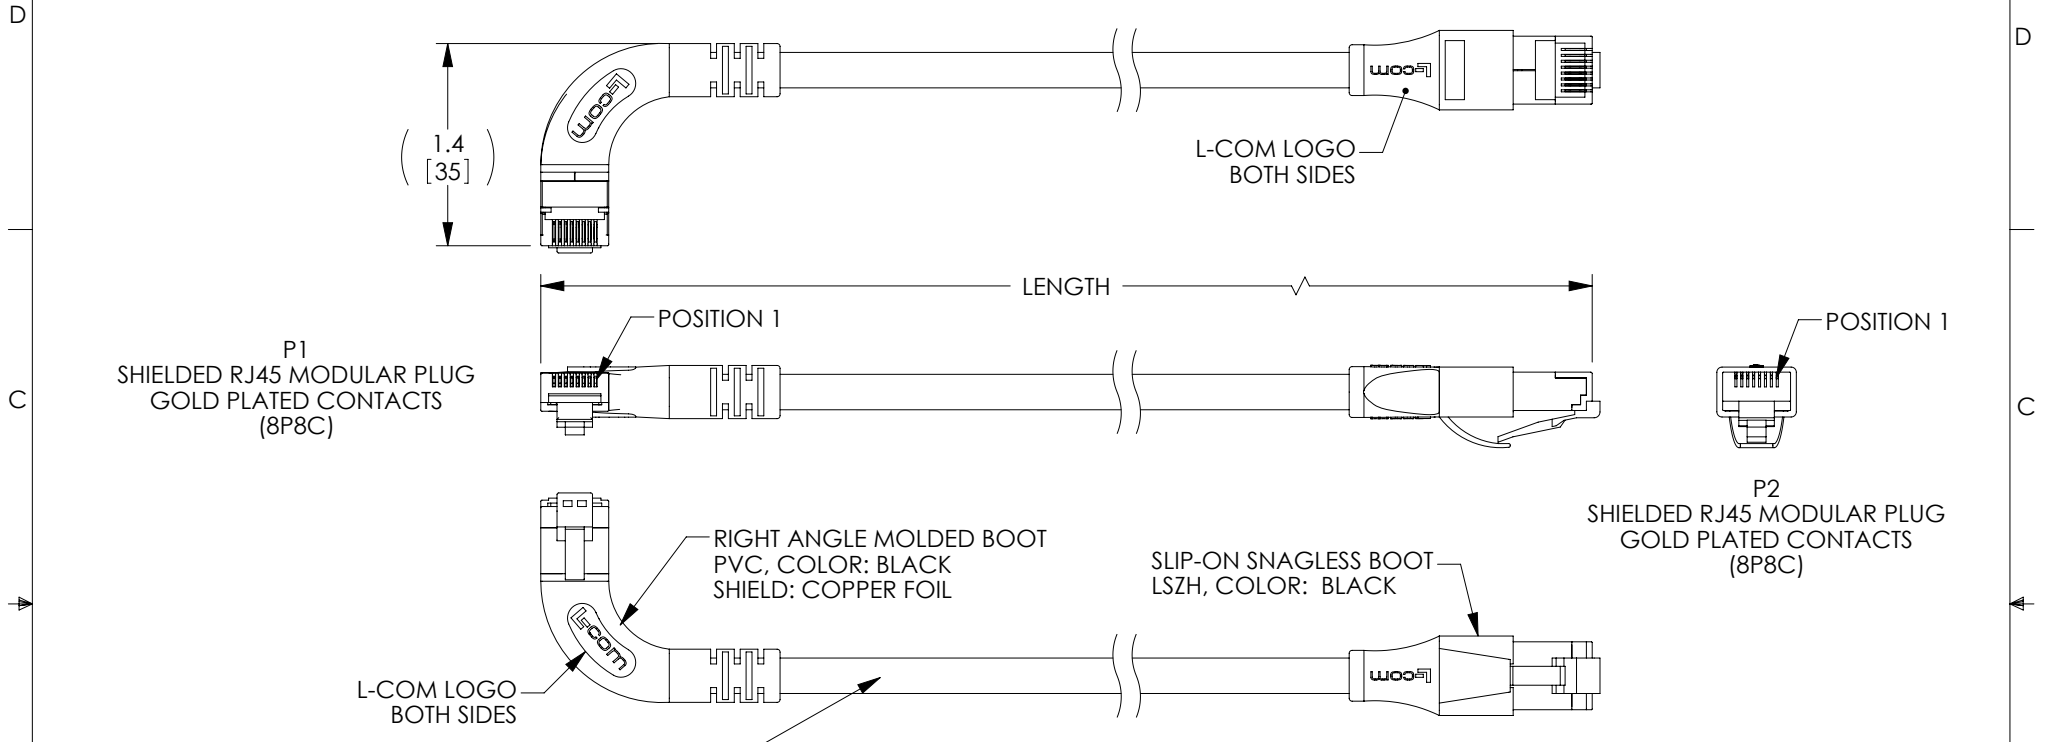

HIGH FLEX, CAT5e CABLE
 CONDUCTOR: FOUR TWISTED PAIR, 26AWG STRANDED BARE COPPER
 SHIELD: TINNED COPPER BRAIDED
 CABLE JACKET:PVC,BLACK COLOR,NOM. DIA .256 [6.50]
 OPERATING TEMPERATURE RANGE: -40°C TO +80°C

PART NUMBER	LENGTH	
	FEET	METERS
TRD855SRA6DBL-05M	1.64	0.5
TRD855SRA6DBL-1M	3.28	1.0
TRD855SRA6DBL-2M	6.56	2.0
TRD855SRA6DBL-3M	9.84	3.0
TRD855SRA6DBL-4M	13.12	4.0
TRD855SRA6DBL-5M	16.41	5.0
TRD855SRA6DBL-10M	32.82	10.0

- NOTES:**
1. PLUG CONFORMS TO TIA-1096
 2. CABLE ASSEMBLY SHALL BE TESTED FOR CONTINUITY.
 3. CABLE ASSEMBLY SHALL BE INDIVIDUALLY PACKAGED IN ACCORDANCE WITH L-COM SPECIFICATION PS-0031.

UNLESS OTHERWISE SPECIFIED, DIMENSIONS ARE IN INCHES [mm] OVERALL CABLE LENGTH TOLERANCE: ≤12 [305] = +1 [25] / -0 >12 [305] ≤60 [1524] = +2 [51] / -0 >60 [1524] ≤120 [3048] = +4 [102] / -0 >120 [3048] ≤300 [7620] = +6 [152] / -0 >300 [7620] = +5% / -0%	APPROVALS	DATE
	DRAWN BY DCUI	02/03/2018
	CHECKED BY SLI	02/03/2018
	APPROVED BY SPAN	02/03/2018
ALL OTHER DIMENSIONAL TOLERANCES: .X = ± .2 [5.08] .XX = ± .02 [1.51] .XXX = ±.005 [1.13]	CONFIGURATION DETAILS OF UNDIMENSIONED FEATURES MAY VARY	
PROJECTION 	COLOR VARIATIONS MAY OCCUR	