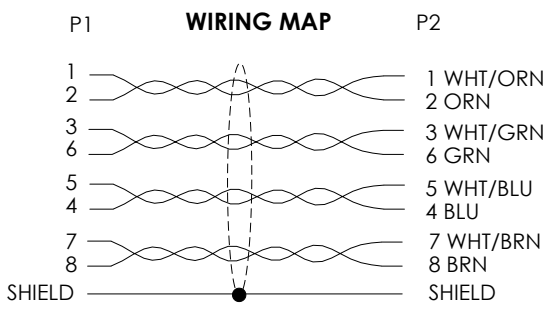

HIGH FLEX, CAT5e CABLE
 CONDUCTOR: FOUR TWISTED PAIR, 26AWG STRANDED BARE COPPER
 SHIELD: TINNED COPPER BRAIDED
 CABLE JACKET:PVC,BLACK COLOR,NOM. DIA .256 [6.50]
 OPERATING TEMPERATURE RANGE: -40°C TO +80°C

- NOTES:**
1. PLUG CONFORMS TO TIA-1096
 2. CABLE ASSEMBLY SHALL BE TESTED FOR CONTINUITY.
 3. CABLE ASSEMBLY SHALL BE INDIVIDUALLY PACKAGED IN ACCORDANCE WITH L-COM SPECIFICATION PS-0031.

UNLESS OTHERWISE SPECIFIED, DIMENSIONS ARE IN INCHES [mm] OVERALL CABLE LENGTH TOLERANCE: ≤12 [305] = +1 [25] / -0 >12 [305] ≤60 [1524] = +2 [51] / -0 >60 [1524] ≤120 [3048] = +4 [102] / -0 >120 [3048] ≤300 [7620] = +6 [152] / -0 >300 [7620] = +5% / -0%	APPROVALS	DATE
	DRAWN BY DCUI	02/03/2018
	CHECKED BY SLI	02/03/2018
	APPROVED BY SPAN	02/03/2018
ALL OTHER DIMENSIONAL TOLERANCES: .X = ± .2 [5.08] .XX = ± .02 [1.51] .XXX = ±.005 [1.13]	CONFIGURATION DETAILS OF UNDIMENSIONED FEATURES MAY VARY	
PROJECTION 	COLOR VARIATIONS MAY OCCUR	