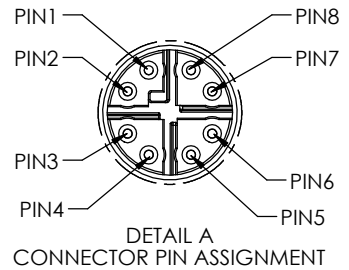

2X MOLDED HOOD WITH BOTH SIDES L-COM LOGO

PARTNUMBER	LENGTH	
	METERS	FEET
TRG607-C6B-05M	0.5	1.64
TRG607-C6B-1M	1.0	3.28
TRG607-C6B-2M	2.0	6.56
TRG607-C6B-3M	3.0	9.84
TRG607-C6B-5M	5.0	16.41
TRG607-C6B-10M	10.0	32.81
TRG607-C6B-15M	15.0	49.22

**NOTES**

**MATERIAL:**  
 MOLDED HOOD: PVC, BLACK, UV RESISTANCE  
 INSULATOR: NYLON, BLACK  
 SHELL/SCREW NUT: BRASS, NICKEL PLATE  
 CONTACTS: PHOSPHOR BRONZE, 15" MIN. GOLD PLATE

**ELECTRICAL:**  
 VOLTAGE RATING: 48 VAC/VDC  
 CURRENT RATING: 0.5A

**APPLICATION:**  
 INGRESS PROTECTION RATING IS IP67 (MATED).

**ENVIRONMENTAL:**  
 OPERATING TEMPERATURE RANGE: -20°C TO +80°C  
 CABLE JACKET: UV RESISTANCE

**MISCELLANEOUS**  
 CABLE ASSEMBLIES TO BE TESTED FOR CONTINUITY  
 WIRED TO IEC 61076-2-109 STANDARDS  
 CABLE ASSEMBLY SHALL BE INDIVIDUALLY PACKAGED IN ACCORDANCE WITH L-COM SPECIFICATION PS-0031.

UNLESS OTHERWISE SPECIFIED, DIMENSIONS ARE IN INCHES [mm] OVERALL CABLE LENGTH TOLERANCE: ≤12 [305] = +1 [25] / -0 >12 [305] ≤60 [1524] = +2 [51] / -0 >60 [1524] ≤120 [3048] = +4 [102] / -0 >120 [3048] ≤300 [7620] = +6 [152] / -0 >300 [7620] = +5% / -0 ALL OTHER DIMENSIONAL TOLERANCES: .X = ± .2 [5]   FRACTIONS ± 1/32 .XX = ± .02 [5]   ANGLES ± 1° .XXX = ± .005 [13]	APPROVALS BZHANG	DATE 10/11/22	 50 High Street, West Mill, North Andover, MA 01845 USA. Phone: 1.800.341.5266 1.978.682.6936		
	CHECKED BY DFRISIELLO	10/11/22		CATEGORY TELECOM/MODULAR	
	APPROVED BY GUTTADAURO	10/11/22		PRODUCT DESCRIPTION Cat6a M128X M/M F/UTP 26AWG OD PVC BLK	
	THIRD-ANGLE PROJECTION 	COLOR VARIATIONS MAY OCCUR		SIZE <b>A</b>	CAGE CODE <b>43321</b>
SCALE: NONE		CAD FILE: TRG607-C6B.SLDDRW		SHEET 1 OF 1	