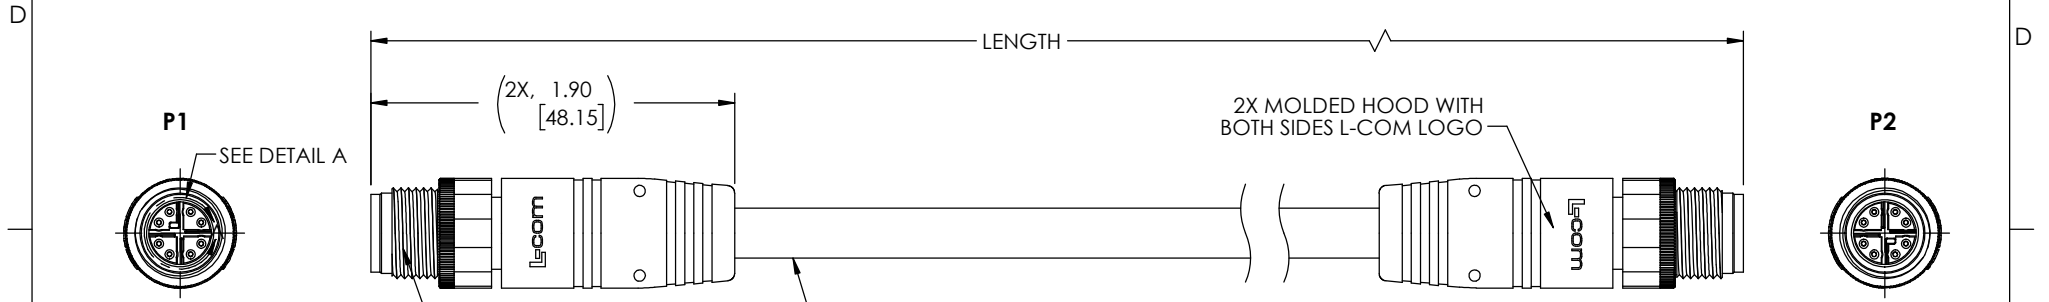

2X. M12 SHIELD MALE 8 POSITION X-CODED

2X SCREW NUT M12X1.0

UL2464 VW-1 OUTDOOR, CAT 6A F/UTP CABLE (4) TWISTED PAIR, 26AWG STRANDED COPPER CONDUCTORS SHIELDING: ALUMINUM/POLYESTER FOIL WITH DRAIN WIRE JACKET: PVC, BLACK NOM. DIA. .260[6.6]

2X MOLDED HOOD WITH BOTH SIDES L-COM LOGO

PARTNUMBER	LENGTH	
	METERS	FEET
TRG607-C6B-05M	0.5	1.64
TRG607-C6B-1M	1.0	3.28
TRG607-C6B-2M	2.0	6.56
TRG607-C6B-3M	3.0	9.84
TRG607-C6B-5M	5.0	16.41
TRG607-C6B-10M	10.0	32.81
TRG607-C6B-15M	15.0	49.22

UNLESS OTHERWISE SPECIFIED, DIMENSIONS ARE IN INCHES [mm] OVERALL CABLE LENGTH TOLERANCE: ≤12 [305] = +1 [25] / -0 >12 [305] ≤60 [1524] = +2 [51] / -0 >60 [1524] ≤120 [3048] = +4 [102] / -0 >120 [3048] ≤300 [7620] = +6 [152] / -0 >300 [7620] = +5% / -0 ALL OTHER DIMENSIONAL TOLERANCES: .X = ± .2 [5]   FRACTIONS ± 1/32 .XX = ± .02 [5]   ANGLES ± 1° .XXX = ± .005 [13]	APPROVALS BZHANG	DATE 10/11/22	 50 High Street, West Mill, North Andover, MA 01845 USA. Phone: 1.800.341.5266 1.978.682.6936		
	CHECKED BY DFRISIELLO	10/11/22		CATEGORY TELECOM/MODULAR	
	APPROVED BY GUTTADAURO	10/11/22		PRODUCT DESCRIPTION Cat6a M128X M/M F/UTP 26AWG OD PVC BLK	
	THIRD-ANGLE PROJECTION 	COLOR VARIATIONS MAY OCCUR		SIZE <b>A</b>	CAGE CODE <b>43321</b>
SCALE: NONE		CAD FILE: TRG607-C6B.SLDDRW		SHEET 1 OF 1	