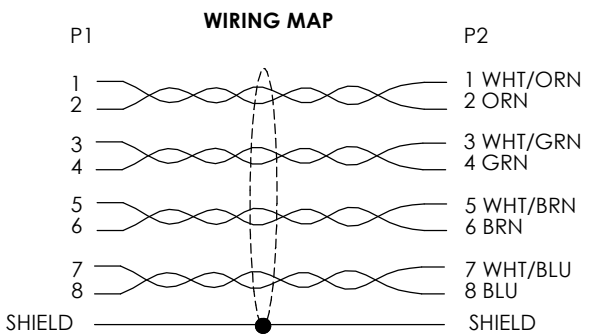

2X MOLDED HOOD WITH BOTH SIDES L-COM LOGO

PARTNUMBER	LENGTH	
	METERS	FEET
TRG607-C6B-05M	0.5	1.64
TRG607-C6B-1M	1.0	3.28
TRG607-C6B-2M	2.0	6.56
TRG607-C6B-3M	3.0	9.84
TRG607-C6B-5M	5.0	16.41
TRG607-C6B-10M	10.0	32.81
TRG607-C6B-15M	15.0	49.22