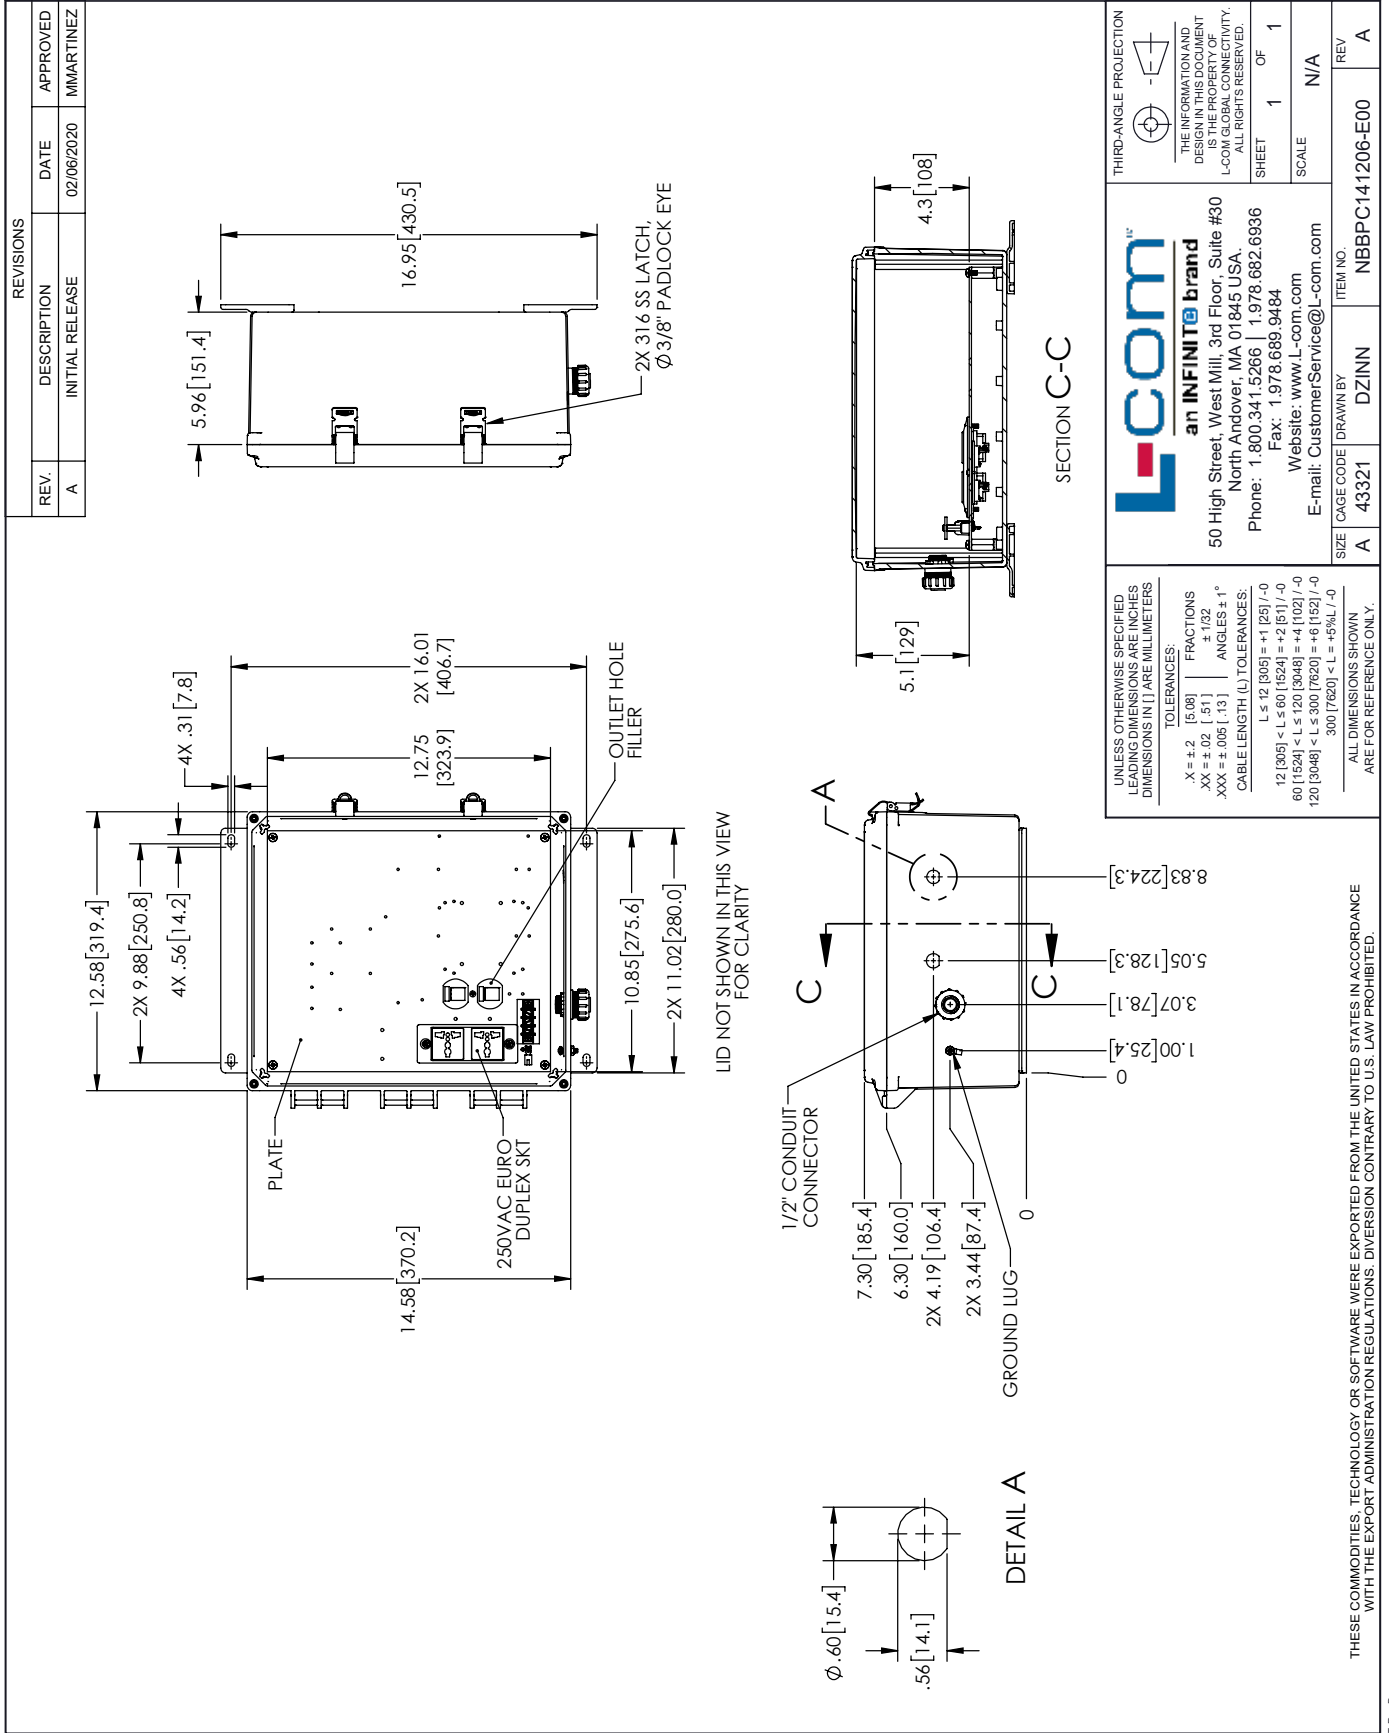

14x12x06 Polycarbonate Weatherproof Outdoor IP66 NEMA 4X Enclosure,
120-240 VAC Universal Outlet MNT PLT Black

L-com CAD Drawing

REVISIONS			
REV.	DESCRIPTION	DATE	APPROVED
A	INITIAL RELEASE	02/06/2020	MMARTINEZ

L-com
an INFINITE brand

50 High Street, West Mill, 3rd Floor, Suite #30
North Andover, MA 01845 USA
Phone: 1.800.341.5266 | 1.978.682.6936
Fax: 1.978.689.9484
Website: www.L-com.com
E-mail: CustomerService@L-com.com

THIRD-ANGLE PROJECTION

THE INFORMATION AND DESIGN IN THIS DOCUMENT IS THE PROPERTY OF L-COM GLOBAL CONNECTIVITY. ALL RIGHTS RESERVED.

SHEET 1 OF 1
SCALE N/A

SIZE	CAGE CODE	DRAWN BY	ITEM NO.
A	43321	DZINN	NBBPC141206-E00

REV A

UNLESS OTHERWISE SPECIFIED LEADING DIMENSIONS ARE INCHES DIMENSIONS IN [ ] ARE MILLIMETERS

TOLERANCES:

X = +.2 | 15.081 FRACTIONS
XX = +.02 | 1.51 | +.132
XXX = +.005 | .131 | ANGLES ± 1°

CABLE LENGTH (L) TOLERANCES:
L ≤ 12 [305] = +1 [25] / -0
12 [305] < L ≤ 60 [1524] = +2 [51] / -0
60 [1524] < L ≤ 120 [3048] = +4 [102] / -0
120 [3048] < L ≤ 300 [7620] = +6 [152] / -0
300 [7620] < L = +5% / -0

ALL DIMENSIONS SHOWN ARE FOR REFERENCE ONLY.

THESE COMMODITIES, TECHNOLOGY OR SOFTWARE WERE EXPORTED FROM THE UNITED STATES IN ACCORDANCE WITH THE EXPORT ADMINISTRATION REGULATIONS. DIVERSION CONTRARY TO U.S. LAW PROHIBITED.

T-Rev D