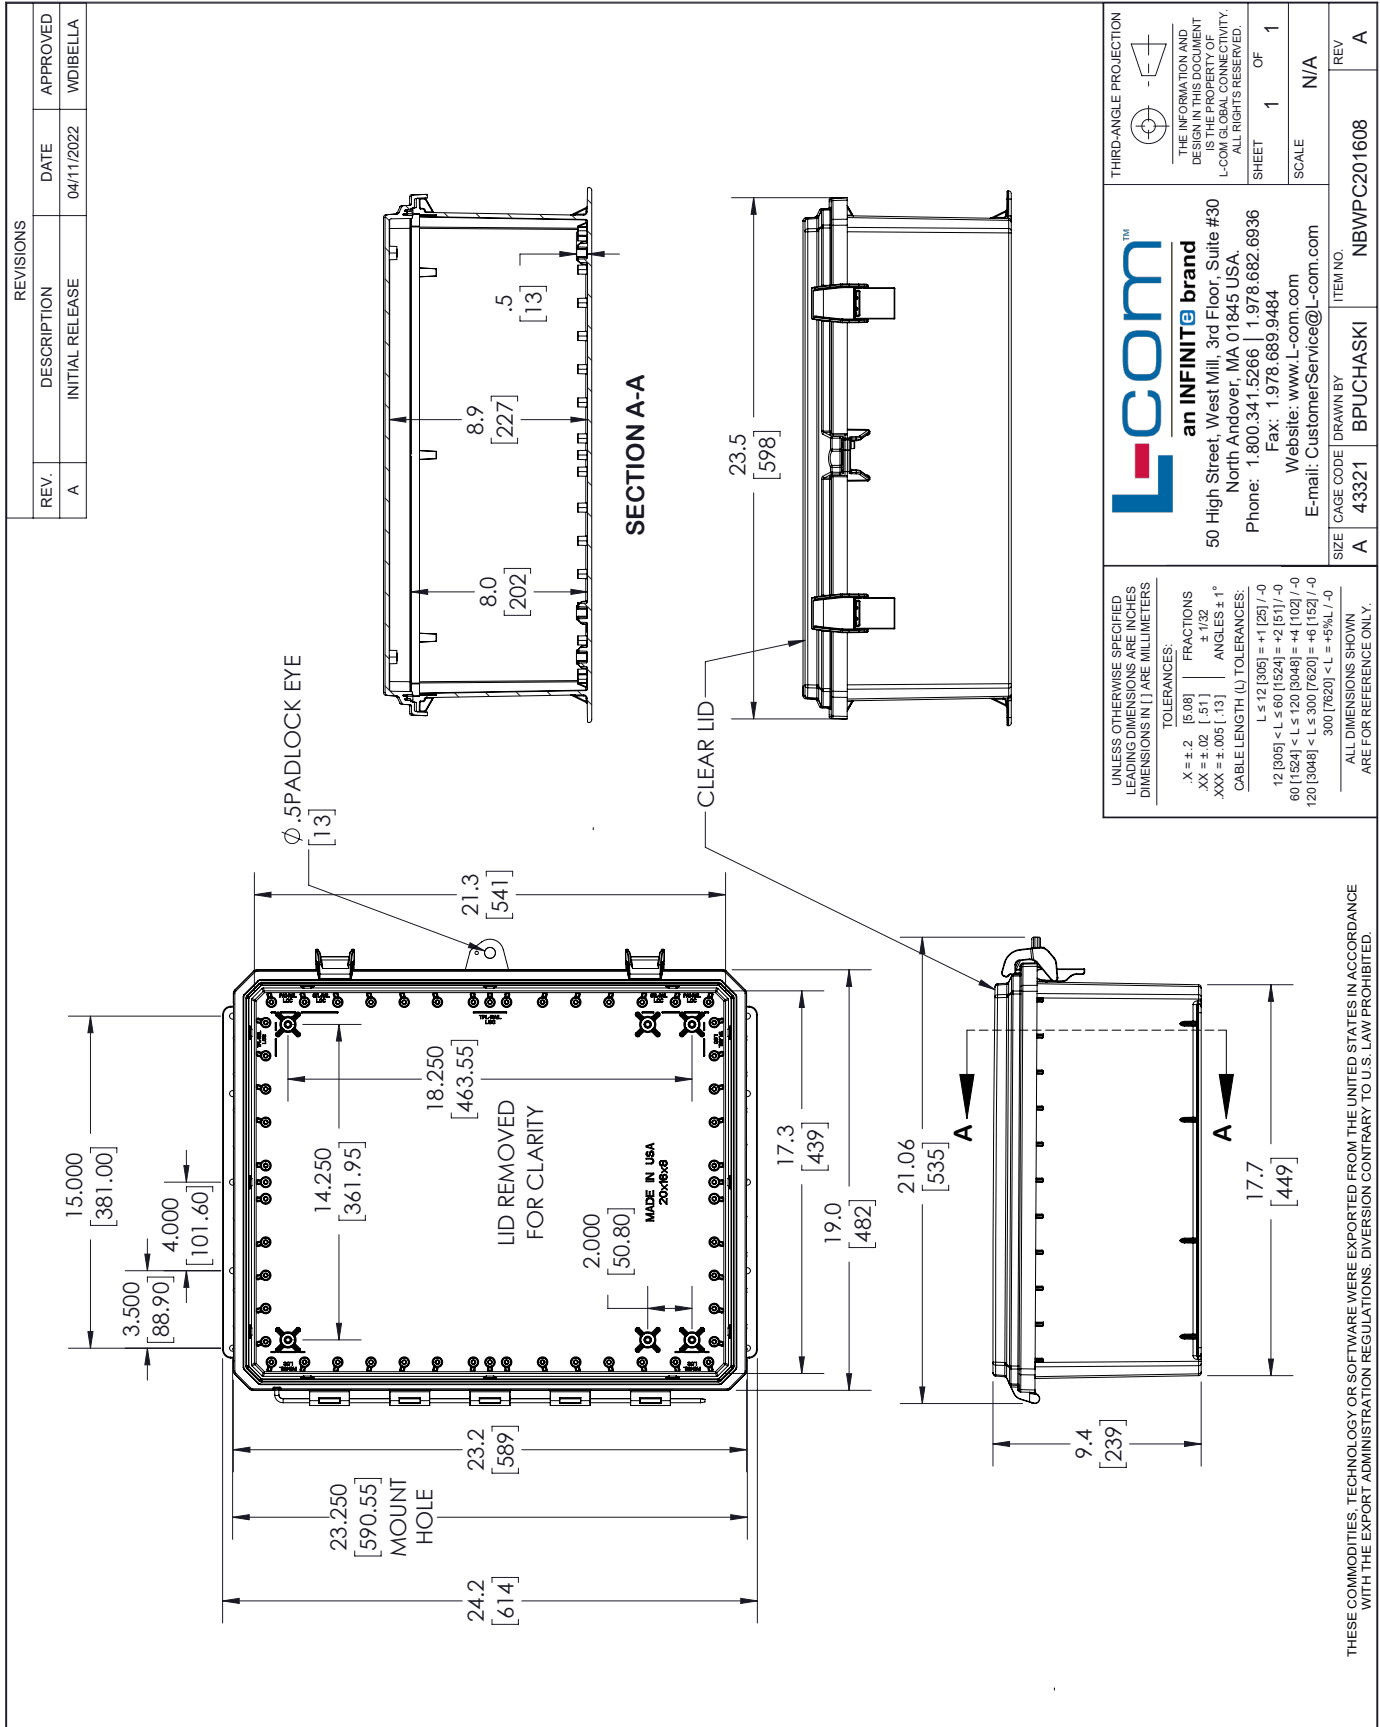

L-com CAD Drawing

L-com™
an INFINITE brand

50 High Street, West Mill, 3rd Floor, Suite #30
North Andover, MA 01845 USA.
Phone: 1.800.341.5266 | 1.978.682.6936
Fax: 1.978.689.9484
Website: www.L-com.com
E-mail: CustomerService@L-com.com

UNLESS OTHERWISE SPECIFIED, LEADING DIMENSIONS ARE INCHES DIMENSIONS IN [ ] ARE MILLIMETERS

TOLERANCES:

.X = ±.2 [5.08] FRACTIONS ± 1/32
.XX = ±.02 [.51] ANGLES ± 1°
.XXX = ±.005 [.13]

CABLE LENGTH (L) TOLERANCES:
L ≤ 12 [305] = +1 [25] / -0
12 [305] < L ≤ 60 [1524] = +2 [51] / -0
60 [1524] < L ≤ 120 [3048] = +4 [102] / -0
120 [3048] < L ≤ 300 [7620] = +6 [152] / -0
300 [7620] < L = +5% / -0

ALL DIMENSIONS SHOWN ARE FOR REFERENCE ONLY.

ITEM NO. NBWPC201608

DRAWN BY BPUCHASKI

CAGE CODE 43321

SIZE A

THESE COMMODITIES, TECHNOLOGY OR SOFTWARE WERE EXPORTED FROM THE UNITED STATES IN ACCORDANCE WITH THE EXPORT ADMINISTRATION REGULATIONS. DIVERSION CONTRARY TO U.S. LAW PROHIBITED.

T.R.W/D