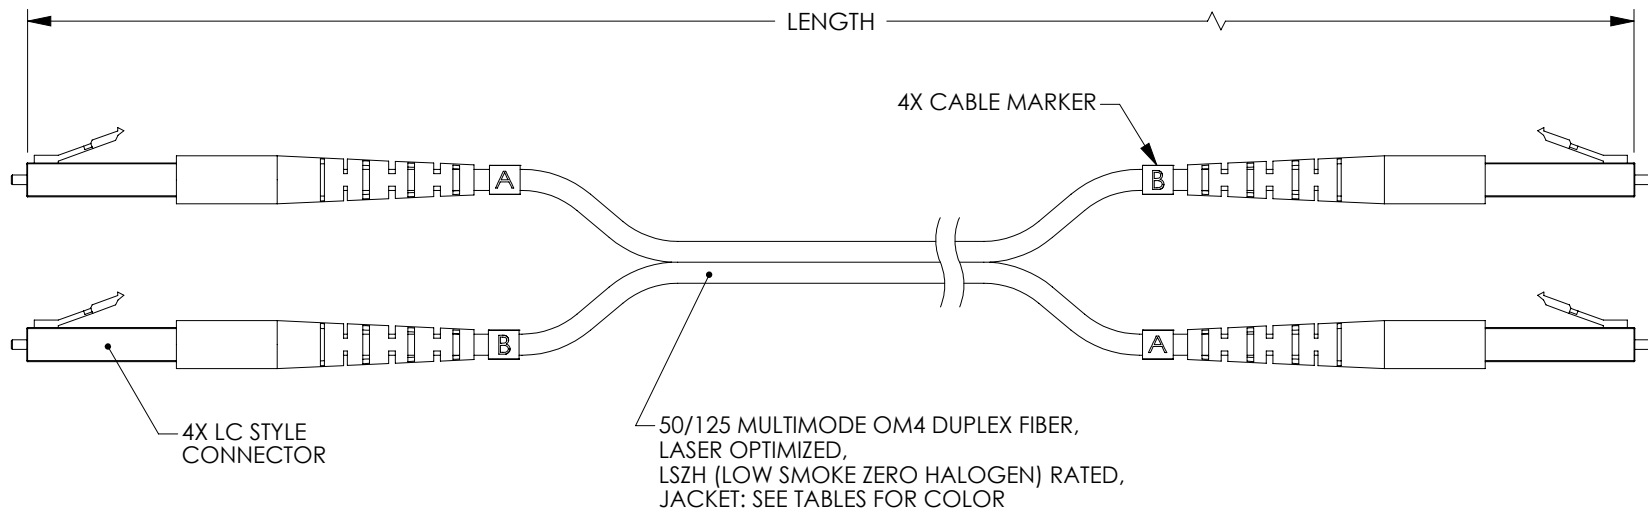

| PART NUMBER | CABLE COLOR | LENGTH | |
|---------------|-------------|--------|-------|
| | | METERS | FEET |
| FODZLC-OM4-1 | AQUA | 1.0 | 3.28 |
| FODZLC-OM4-2 | AQUA | 2.0 | 6.56 |
| FODZLC-OM4-3 | AQUA | 3.0 | 9.84 |
| FODZLC-OM4-4 | AQUA | 4.0 | 13.12 |
| FODZLC-OM4-5 | AQUA | 5.0 | 16.41 |
| FODZLC-OM4-10 | AQUA | 10.0 | 32.81 |

| PART NUMBER | CABLE COLOR | LENGTH | |
|-------------------|-------------|--------|-------|
| | | METERS | FEET |
| FODZLC-OM4-MAG-1 | MAGENTA | 1.0 | 3.28 |
| FODZLC-OM4-MAG-2 | MAGENTA | 2.0 | 6.56 |
| FODZLC-OM4-MAG-3 | MAGENTA | 3.0 | 9.84 |
| FODZLC-OM4-MAG-4 | MAGENTA | 4.0 | 13.12 |
| FODZLC-OM4-MAG-5 | MAGENTA | 5.0 | 16.41 |
| FODZLC-OM4-MAG-10 | MAGENTA | 10.0 | 32.81 |

NOTES:

- LC CONNECTOR ASSEMBLY POLISH TYPE: PC.
- ALL CONNECTORS ACCOMPANIED WITH A DUST CAP INSTALLED (NOT SHOWN).
- CABLE ASSEMBLY SHALL BE INDIVIDUALLY PACKAGED IN ACCORDANCE WITH L-COM SPECIFICATION PS-0031.

REGULATORY COMPLIANCE:
CE2011/65/EU (RoHS DIRECTIVE)

| | | | | |
|--|--|---------------------------------------|--|--|
| UNLESS OTHERWISE SPECIFIED, DIMENSIONS ARE IN INCHES [mm] OVERALL CABLE LENGTH TOLERANCE: ≤ 12 [305] = +1 [25] / -0 > 12 [305] ≤ 60 [1524] = +2 [51] / -0 > 60 [1524] ≤ 120 [3048] = +4 [102] / -0 > 120 [3048] ≤ 300 [7620] = +6 [152] / -0 > 300 [7620] = +5% / -0% ALL OTHER DIMENSIONAL TOLERANCES: .X = ± .2 [5.08] .XX = ± .02 [51] .XXX = ± .005 [1.27] | APPROVALS DRAWN BY D. CASTRO CHECKED BY D. FRISIELLO APPROVED BY D. GALLAHER | DATE 1/22/14 1/23/14 1/23/14 | 45 BEECHWOOD DRIVE NORTH ANDOVER, MA 01845 | |
| | CONFIGURATION DETAILS OF UNDIMENSIONED FEATURES MAY VARY | | | CATEGORY FIBER OPTICS |
| | PROJECTION | COLOR VARIATIONS MAY OCCUR | PRODUCT DESCRIPTION LC LC OM4 ZIP LSZH | SCALE: NONE CAD FILE: FODZLC-OM4.SLDDRW |
| | SIZE A | FSCM NO. 43321 | DWG. NO. FODZLC-OM4 | REV. A |