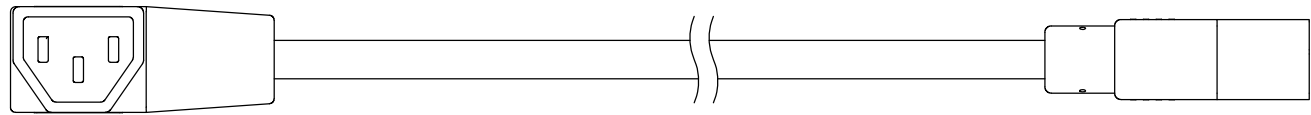

C13 JACK  
EN60320  
BLACK

C14 PLUG  
EN60320  
RIGHT ANGLE  
BLACK

MODEL NO.	LENGTH +/-2%
PPA00020-3F	3.0 FEET
PPA00020-6F	6.0 FEET
PPA00020-10F	10.0 FEET

- NOTES:
1. APPROVALS: UL / CSA OR cUL
  2. RATING: 10A / 250V
  3. CABLE ASSEMBLY SHALL BE TESTED FOR CONTINUITY.
  4. CABLE ASSEMBLY SHALL BE INDIVIDUALLY PACKAGED IN ACCORDANCE WITH L-COM SPECIFICATION PS-0031.

UNLESS OTHERWISE SPECIFIED, DIMENSIONS ARE IN INCHES [mm]  OVERALL CABLE LENGTH TOLERANCE: ≤12 [305] = +1 [25] / -0 >12 [305] ≤60 [1524] = +2 [51] / -0 >60 [1524] ≤120 [3048] = +4 [102] / -0 >120 [3048] ≤300 [7620] = +6 [152] / -0 >300 [7620] = +5% / -0  ALL OTHER DIMENSIONAL TOLERANCES: .X = ± .2 [5]      FRACTIONS ± 1/32 .XX = ± .02 [.5]      ANGLES ± 1° .XXX = ± .005 [.13]	APPROVALS DRAWN BY DFRISIELLO CHECKED BY DZINN APPROVED BY MBLACKWOOD	DATE 01/11/2021  01/11/2021  01/11/2021	 an INFINITI brand  50 High Street, West Mill, North Andover, MA 01845 USA. Phone: 1.800.341.5266 1.978.682.6936
	CONFIGURATION DETAILS OF UNDIMENSIONED FEATURES MAY VARY  COLOR VARIATIONS MAY OCCUR	CATEGORY  <b>POWER PRODUCTS</b>  PRODUCT DESCRIPTION <b>CPU/PDU Power Cord - C14 Right Angle to C13 - 10 Amp</b>	SIZE <b>A</b> CAGE CODE <b>43321</b> ITEM NO. PPA00020