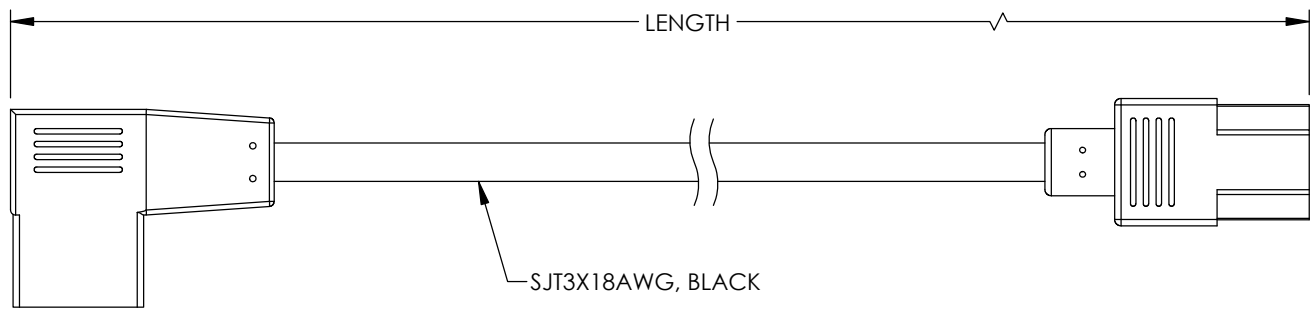

C13 JACK  
EN60320  
BLACK

C14 PLUG  
EN60320  
RIGHT ANGLE  
BLACK

MODEL NO.	LENGTH +/-2%
PPA00020-3F	3.0 FEET
PPA00020-6F	6.0 FEET
PPA00020-10F	10.0 FEET

- NOTES:
1. APPROVALS: UL / CSA OR cUL
  2. RATING: 10A / 250V
  3. CABLE ASSEMBLY SHALL BE TESTED FOR CONTINUITY.
  4. CABLE ASSEMBLY SHALL BE INDIVIDUALLY PACKAGED IN ACCORDANCE WITH L-COM SPECIFICATION PS-0031.

UNLESS OTHERWISE SPECIFIED, DIMENSIONS ARE IN INCHES [mm]  OVERALL CABLE LENGTH TOLERANCE: ≤12 [305] = +1 [25] / -0 >12 [305] ≤60 [1524] = +2 [51] / -0 >60 [1524] ≤120 [3048] = +4 [102] / -0 >120 [3048] ≤300 [7620] = +6 [152] / -0 >300 [7620] = +5% / -0  ALL OTHER DIMENSIONAL TOLERANCES: .X = ± .2 [5]      FRACTIONS ± 1/32 .XX = ± .02 [.5]      ANGLES ± 1° .XXX = ± .005 [.13]	APPROVALS DRAWN BY DFRISIELLO CHECKED BY DZINN APPROVED BY MBLACKWOOD	DATE 01/11/2021  01/11/2021  01/11/2021	 an INFINITI brand  50 High Street, West Mill, North Andover, MA 01845 USA. Phone: 1.800.341.5266 1.978.682.6936
	CONFIGURATION DETAILS OF UNDIMENSIONED FEATURES MAY VARY  COLOR VARIATIONS MAY OCCUR	CATEGORY  <b>POWER PRODUCTS</b>  PRODUCT DESCRIPTION <b>CPU/PDU Power Cord - C14 Right Angle to C13 - 10 Amp</b>	SIZE <b>A</b> CAGE CODE <b>43321</b> ITEM NO. PPA00020